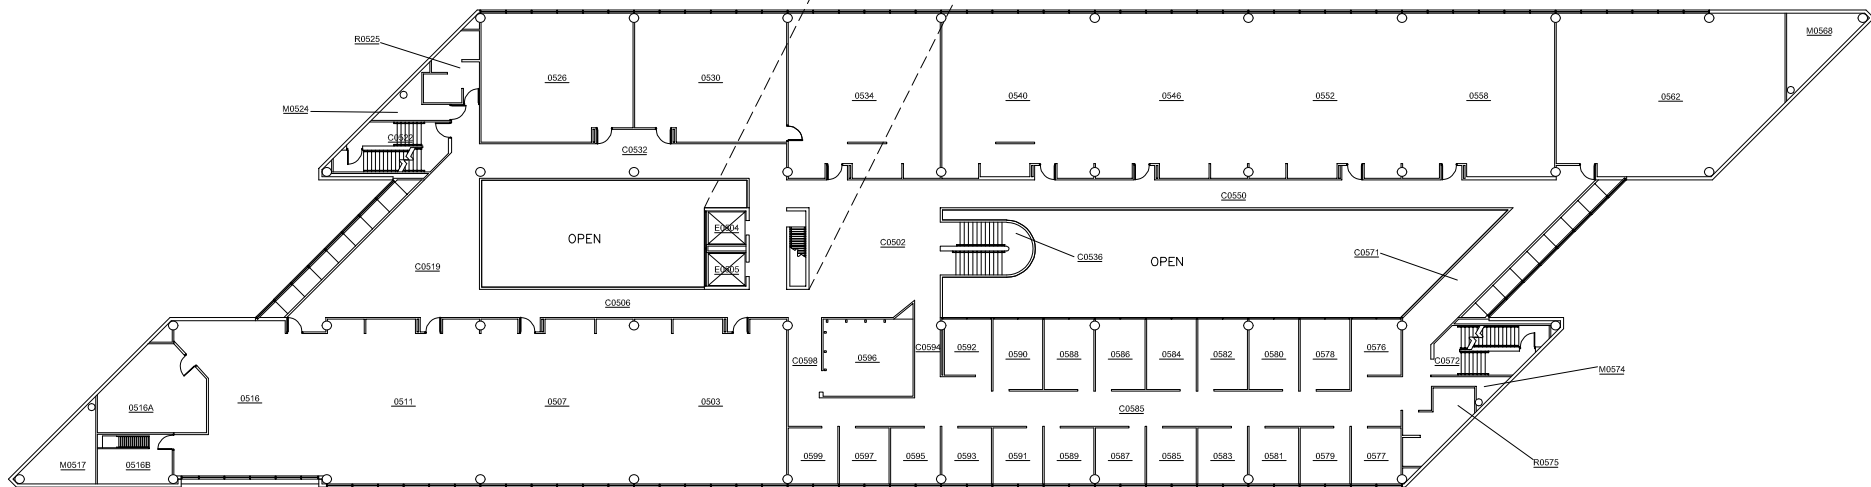

M0599
ELEVATOR PENTHOUSE

FIFTH FLOOR PLAN

DESIGN, COLLEGE OF
IOWA STATE UNIVERSITY
AMES, IOWA

SCALE 1"=40' 1977

REVISED JAN 2024