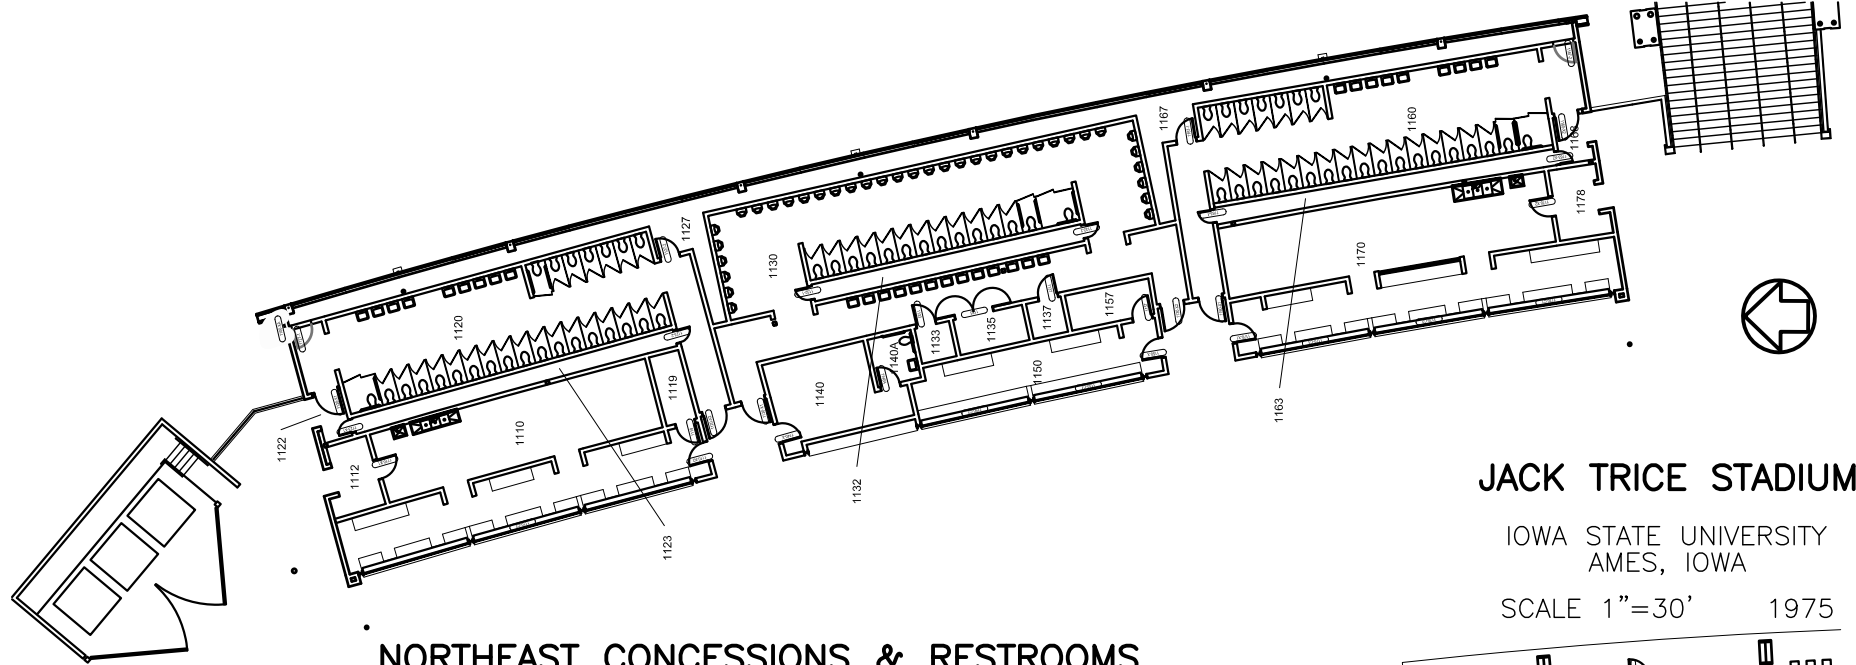

SOUTHEAST CONCESSIONS & RESTROOMS

NORTHEAST CONCESSIONS & RESTROOMS

JACK TRICE STADIUM

IOWA STATE UNIVERSITY
AMES, IOWA

SCALE 1"=30' 1975