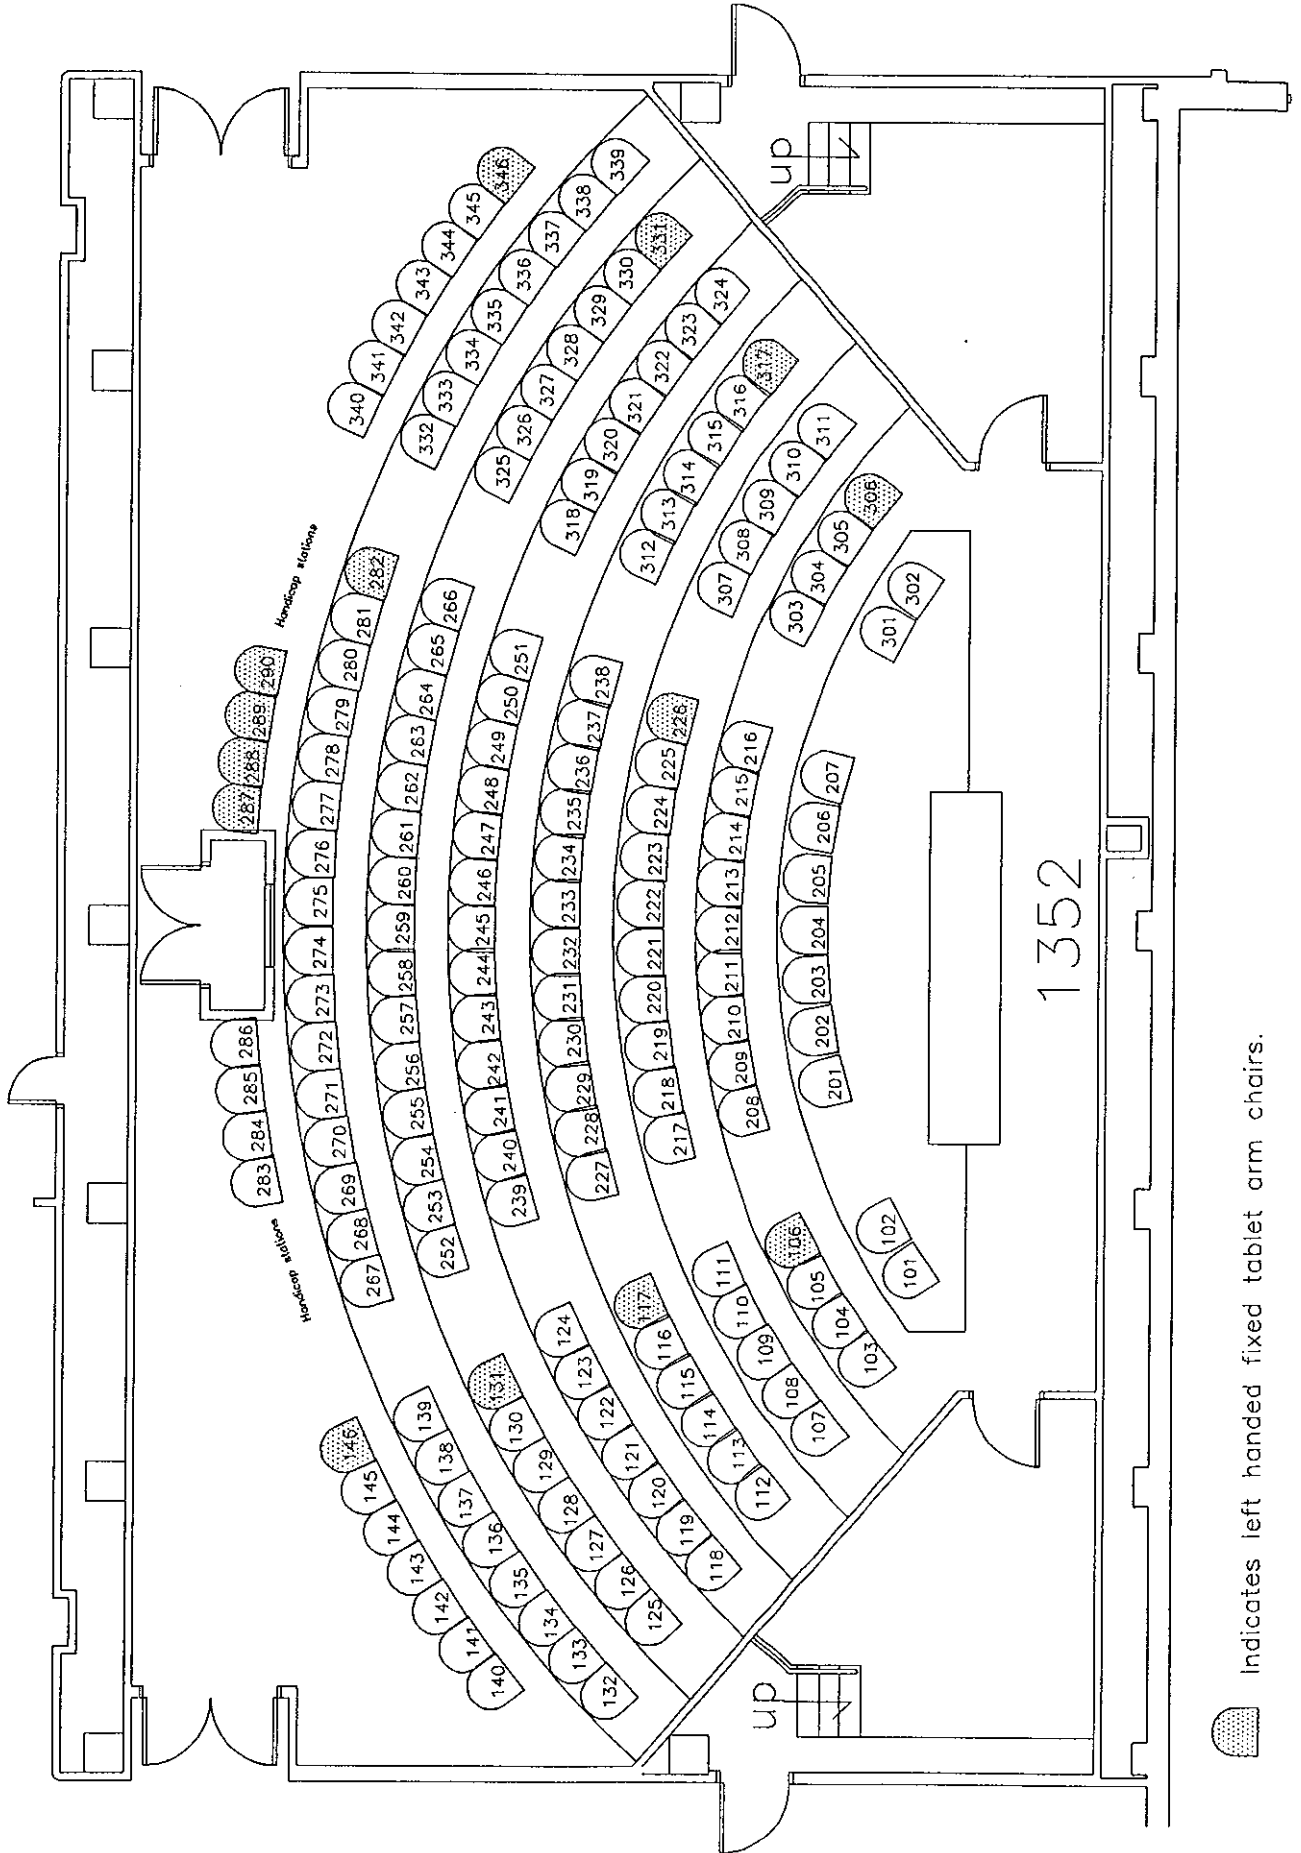

GILMAN 1352 CAPACITY 182

SCALE: 1/8" = 1'-0"

 Indicates left handed fixed tablet arm chairs.