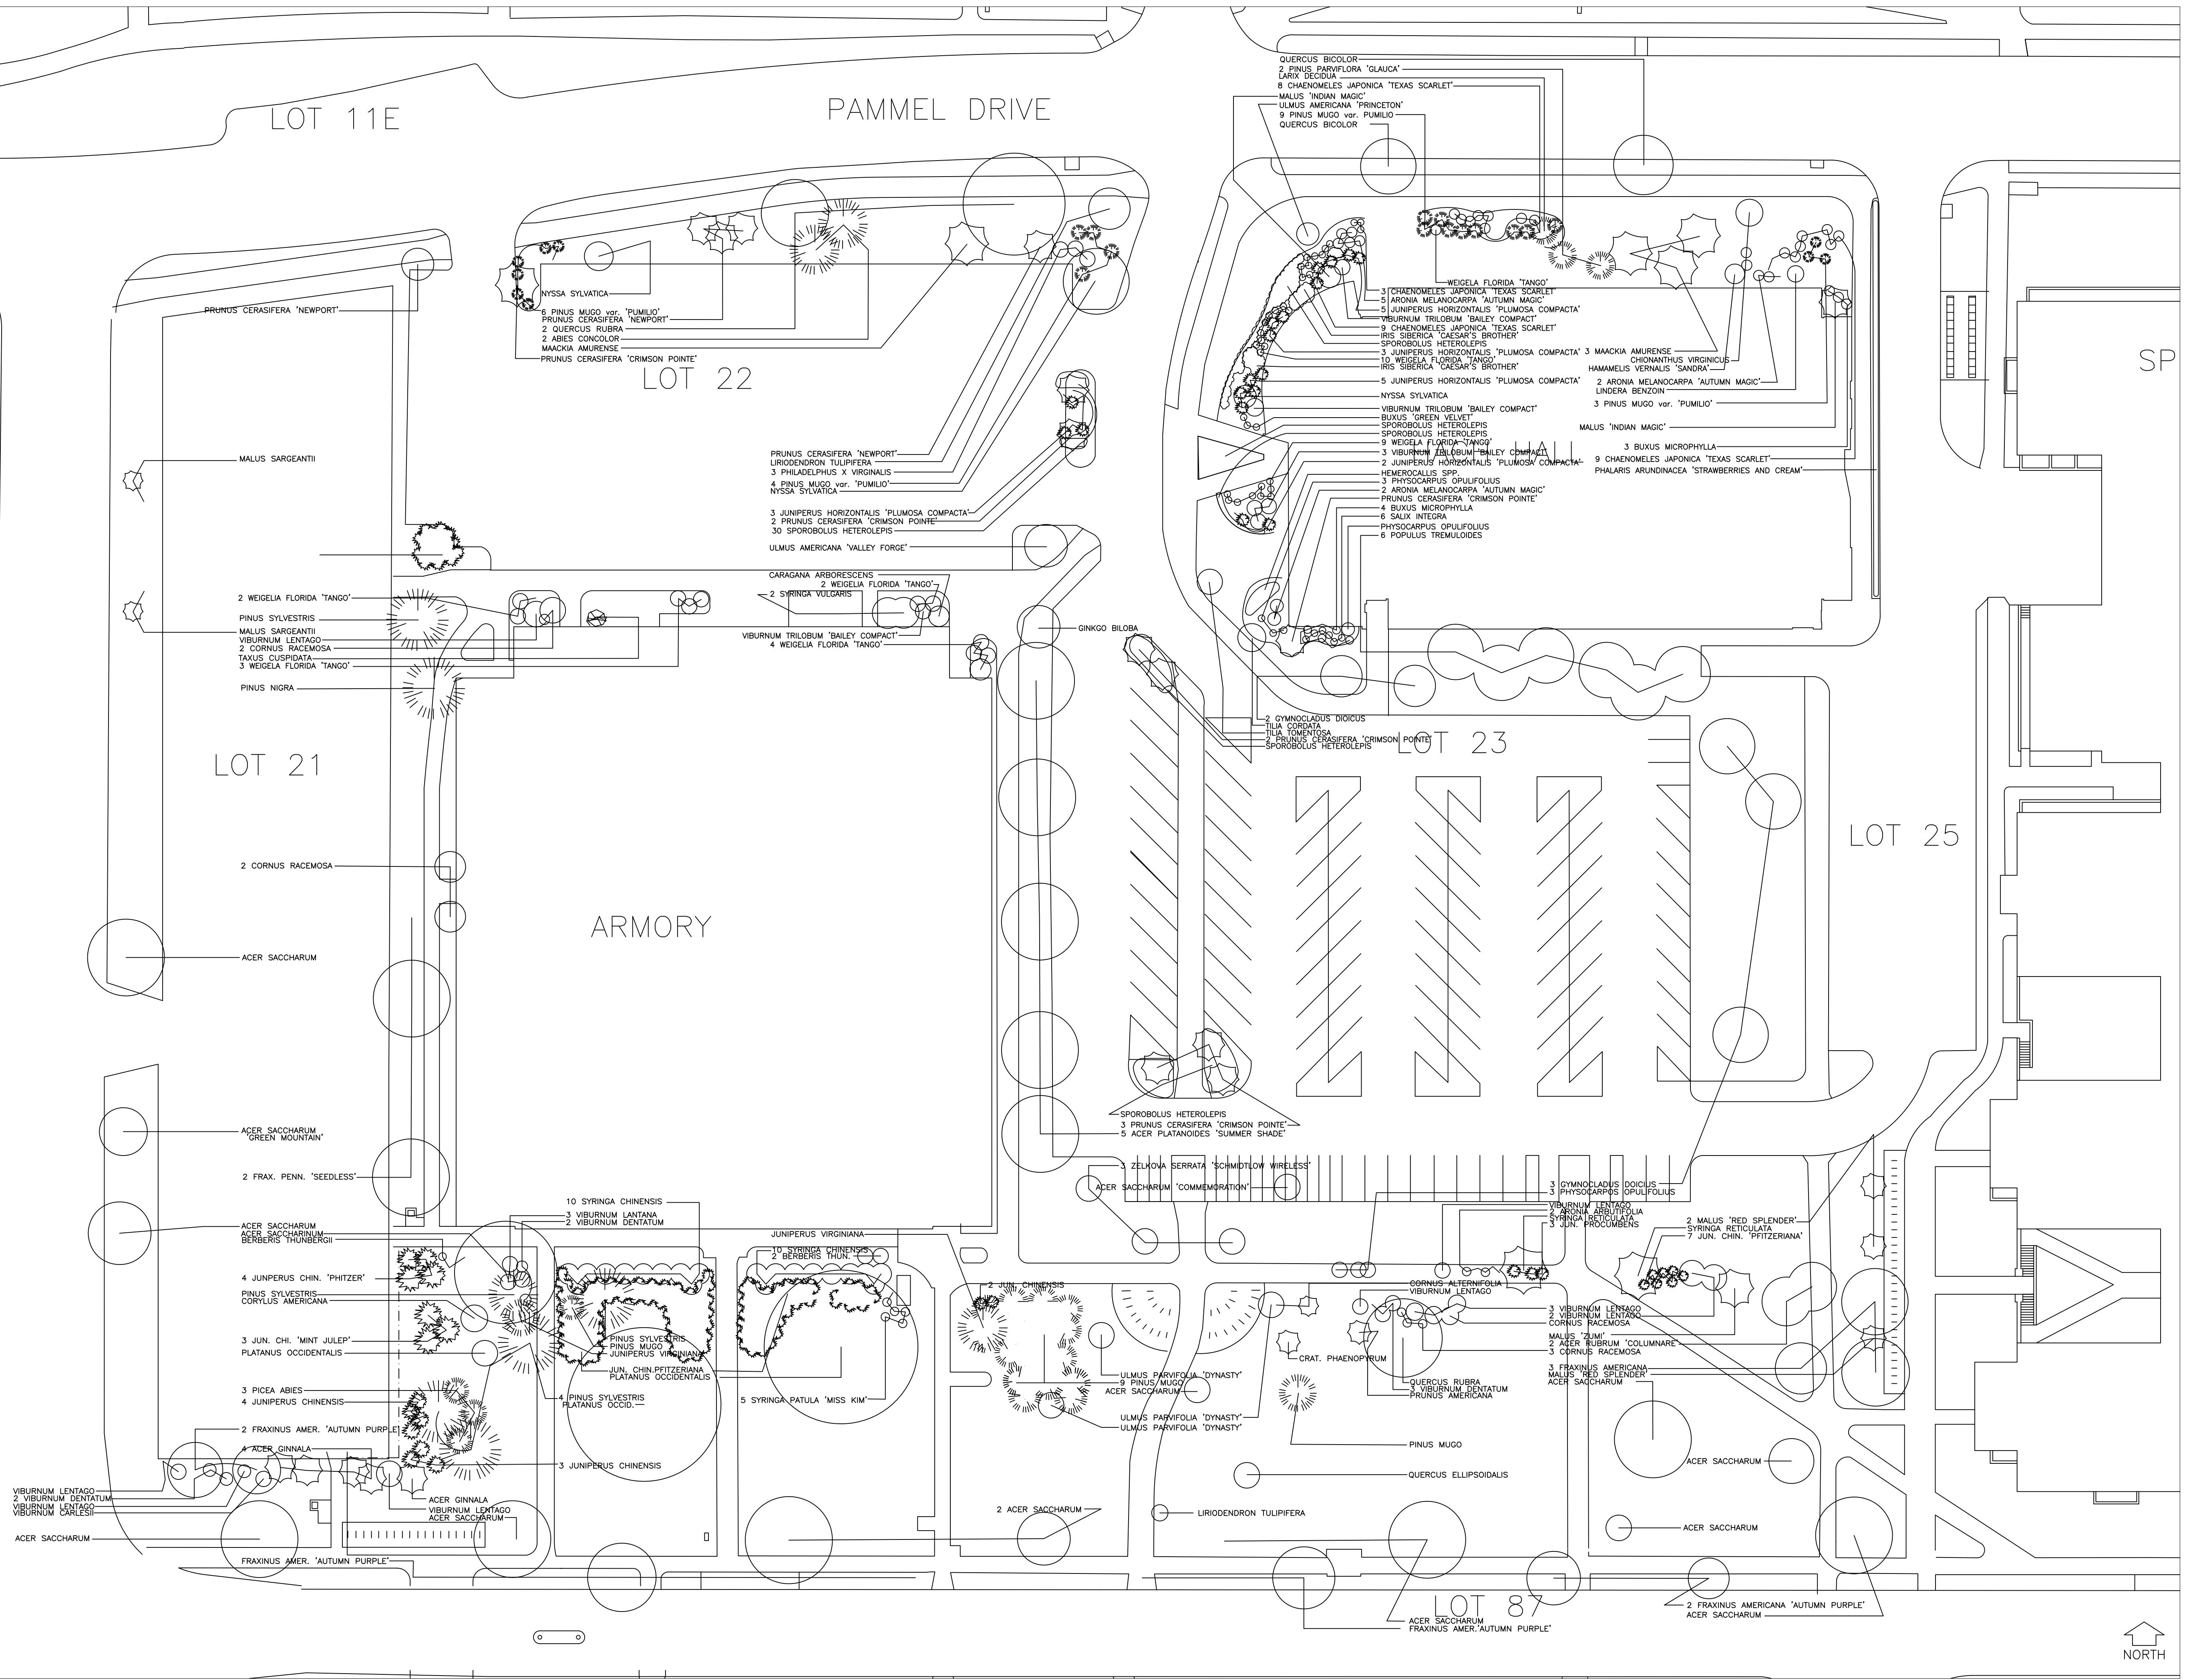

LOT 11W

LOT 11E

PAMMEL DRIVE

LOT 22

LOT 21

ARMORY

LOT 23

LOT 25

SP

COMPLETED	ISSUED	DATE	05/23/2016
APPROVED BY	CHECKED BY	DESIGNED BY	
	AW		

SCALE 1" = 30'

Iowa State University
Campus Plant Inventory

Plant - 15

SHEET NO.
A101