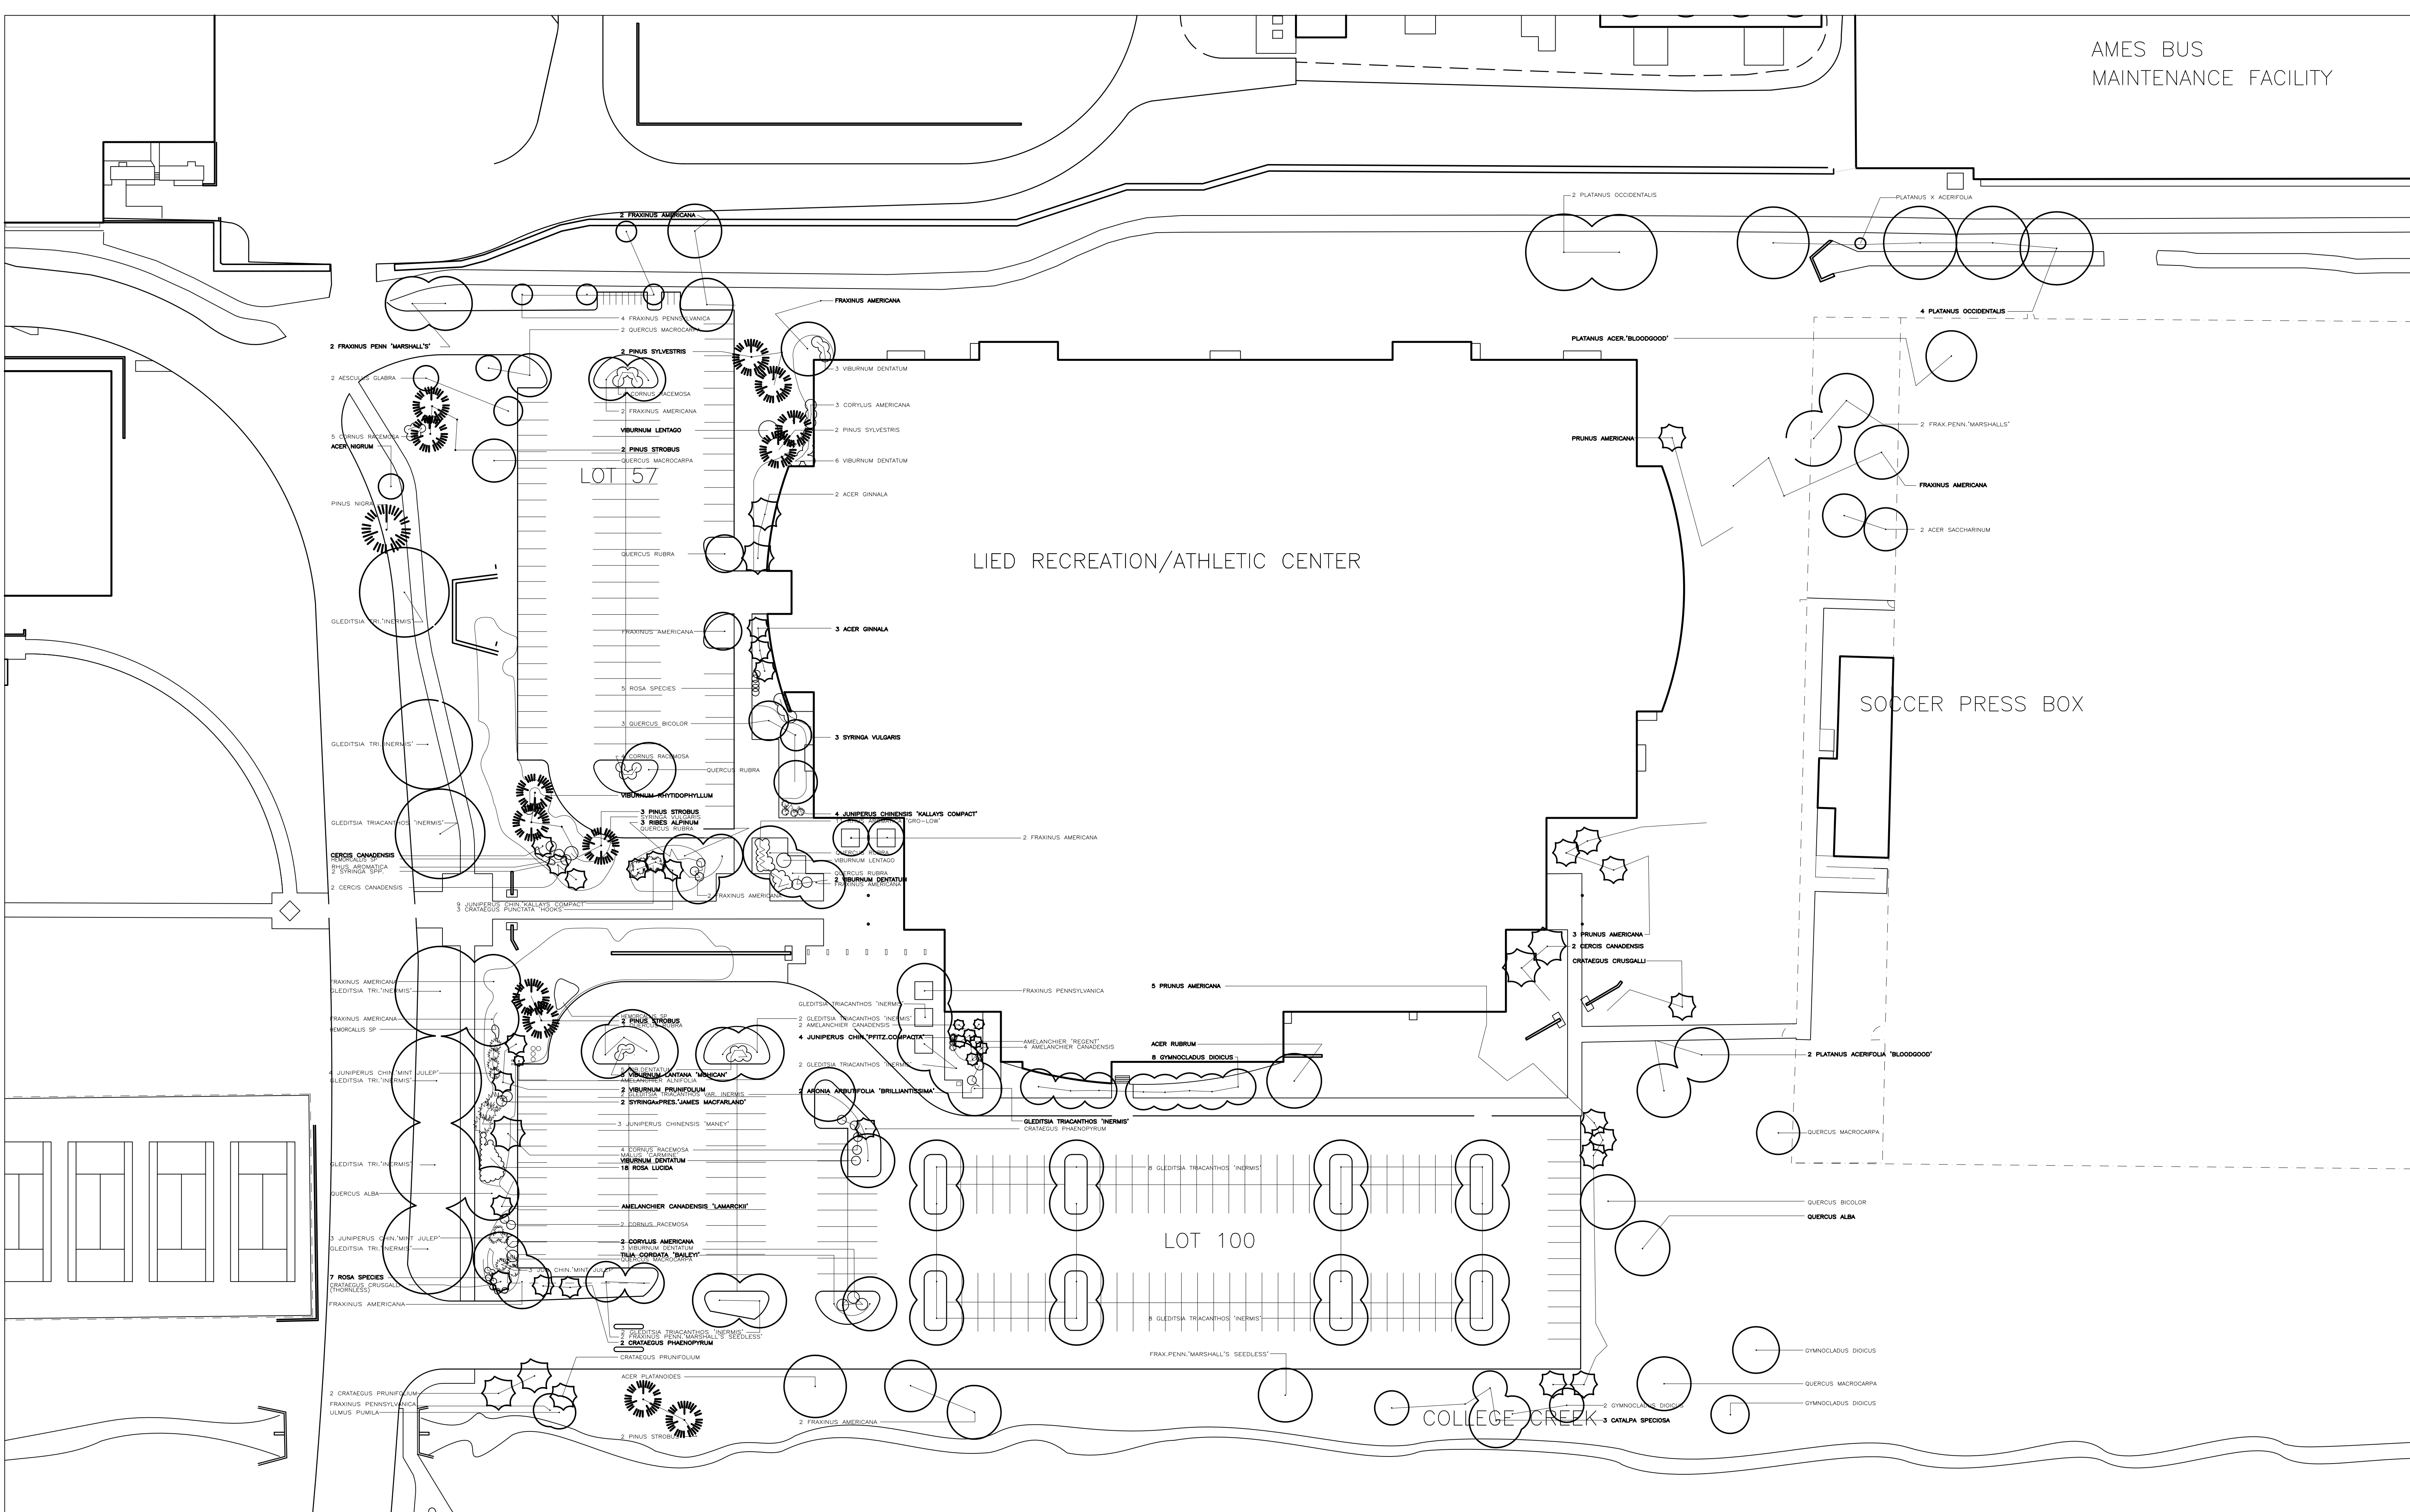

AMES BUS  
MAINTENANCE FACILITY

LIED RECREATION/ATHLETIC CENTER

SOCCER PRESS BOX

LOT 57

LOT 100

COLLEGE CREEK

SCALE 1" = 40'