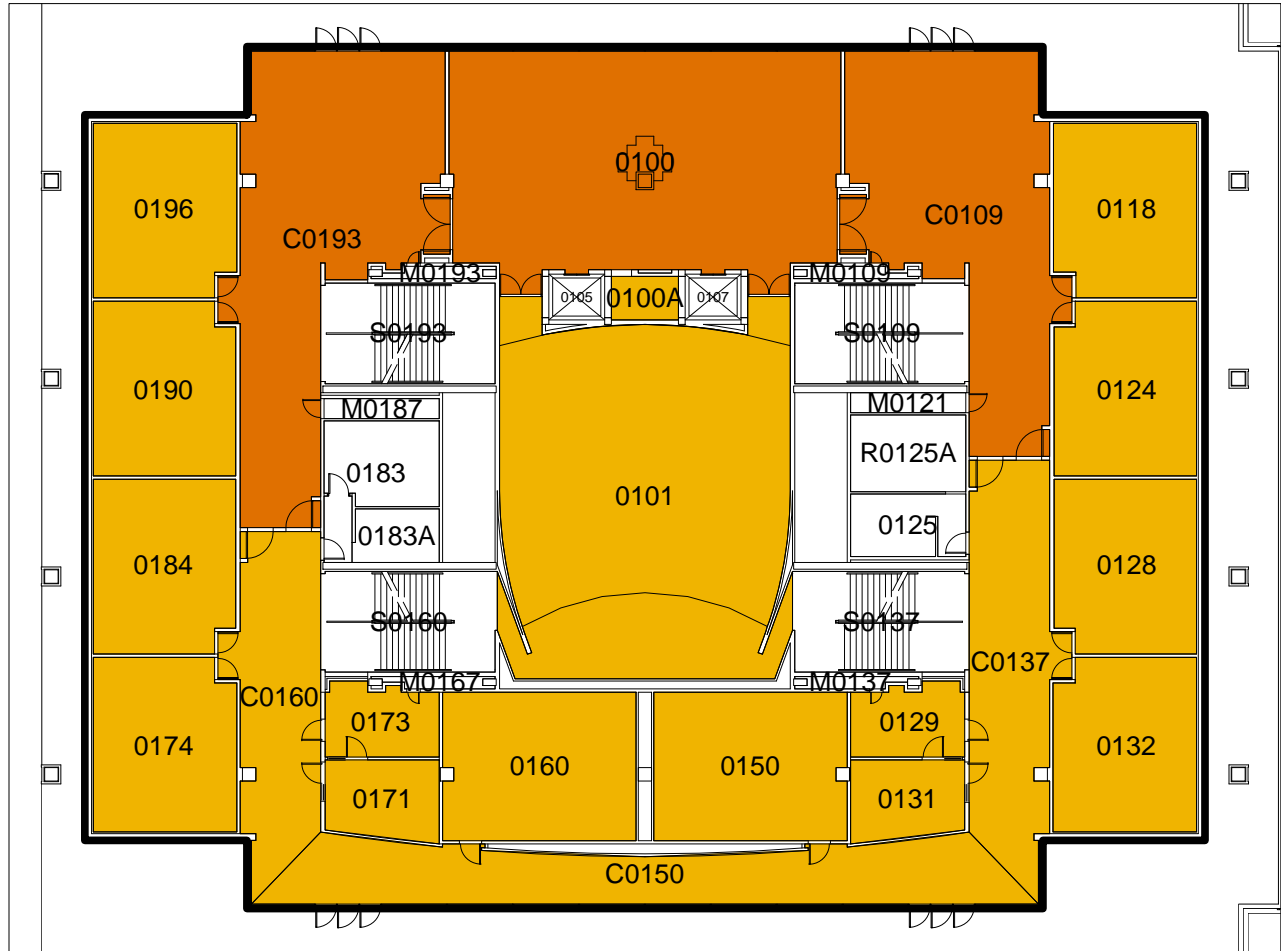

CARVER 1 (Air Handlers)

SCALE 1 : 344