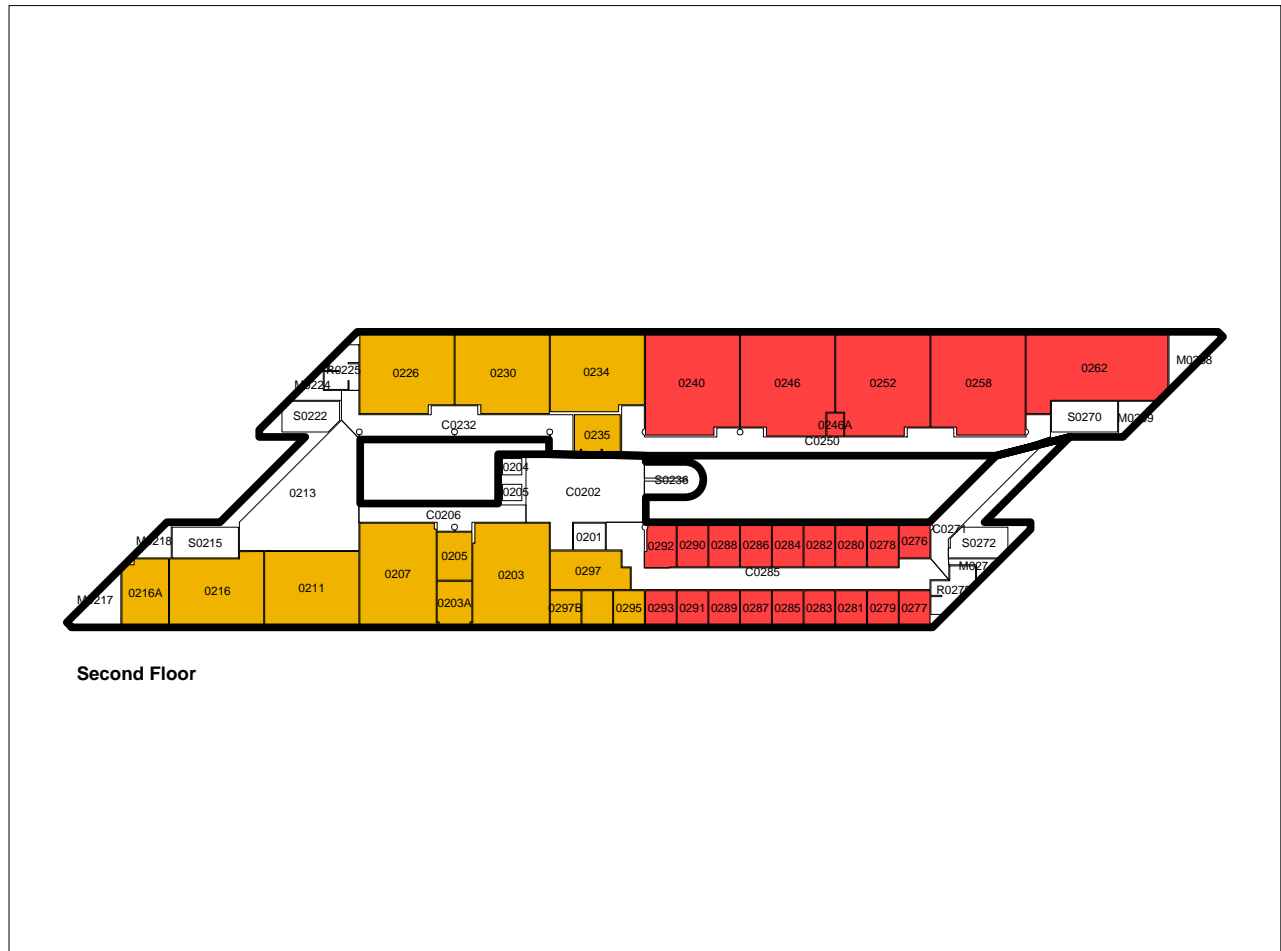

DESIGN 2 (Air Handlers)

SCALE 1 : 775