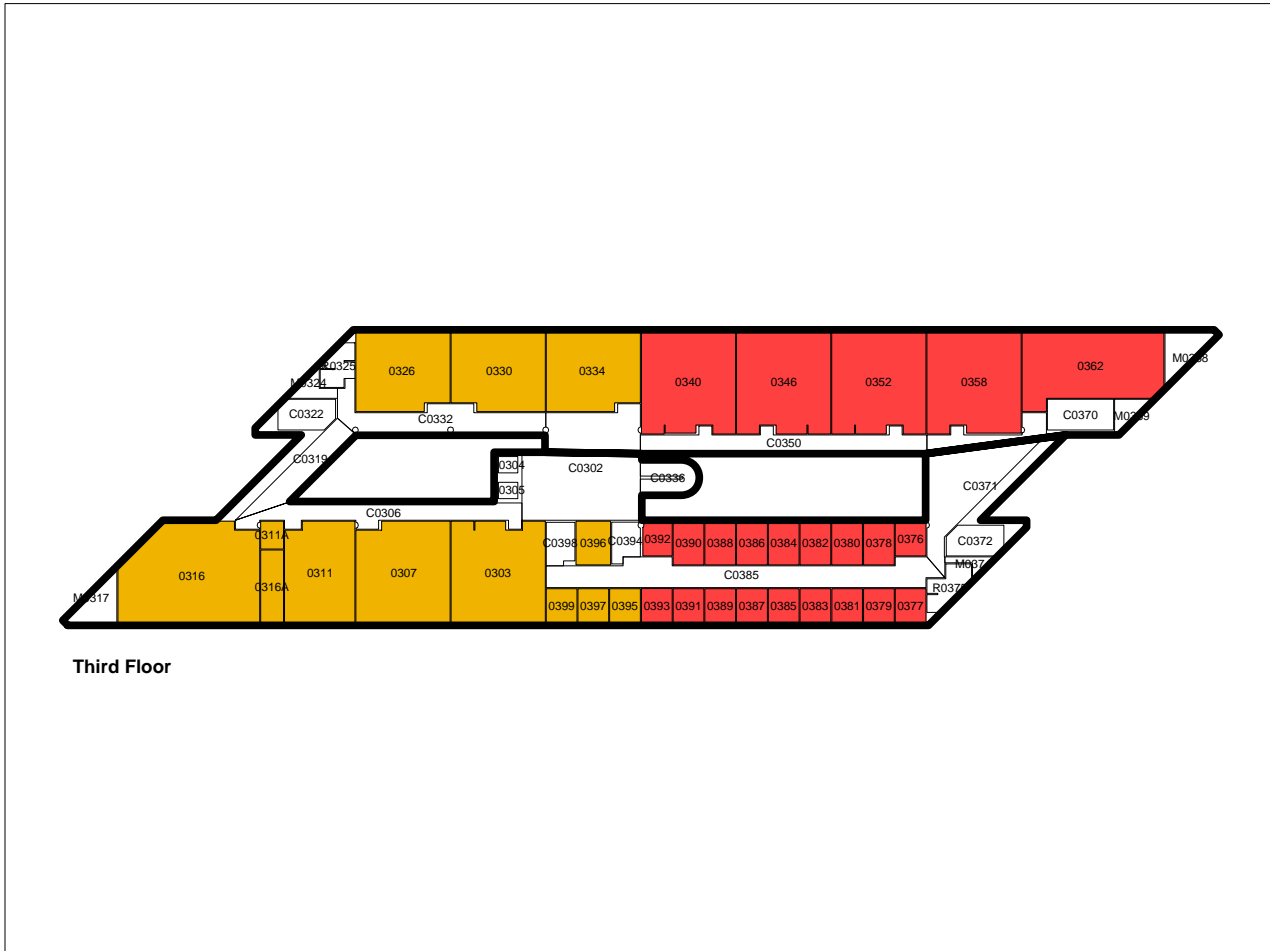

DESIGN 3 (Air Handlers)

Third Floor

SCALE 1 : 775