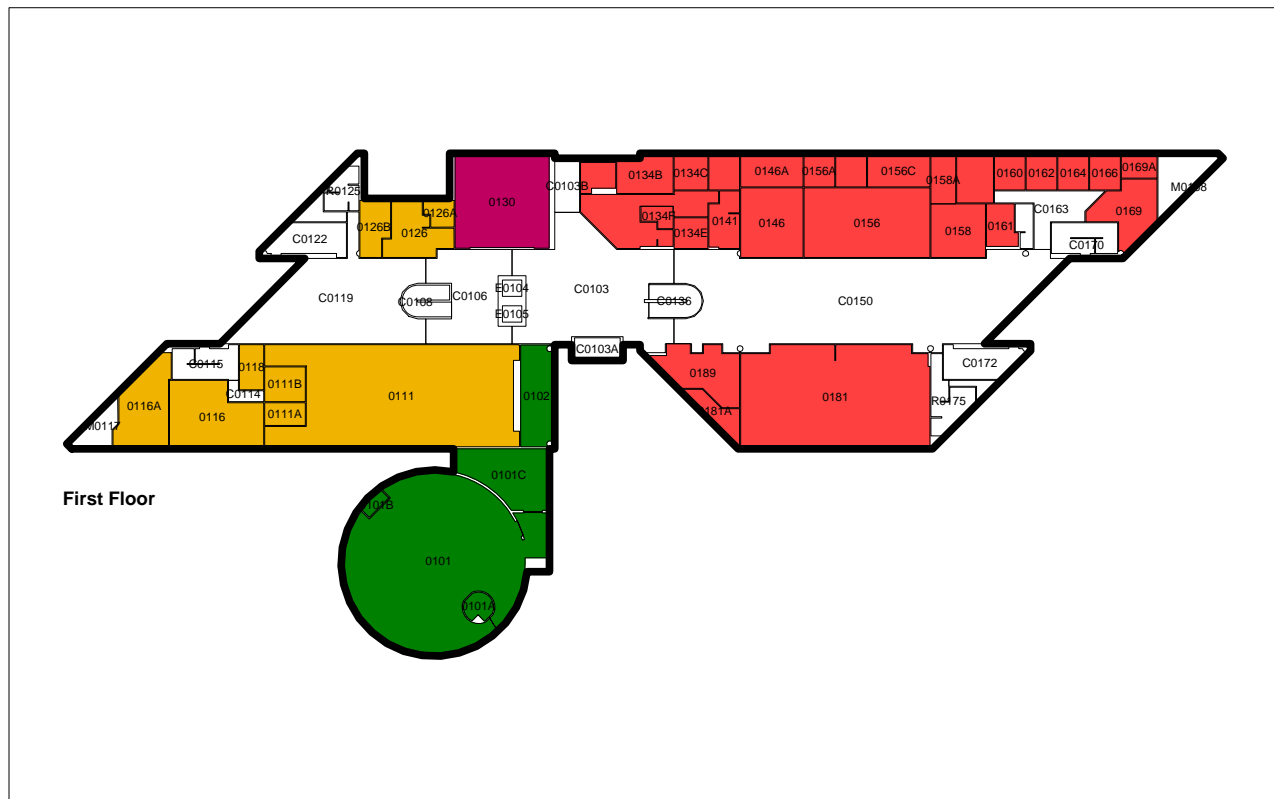

DESIGN 1 (Air Handlers)

SCALE 1 : 775