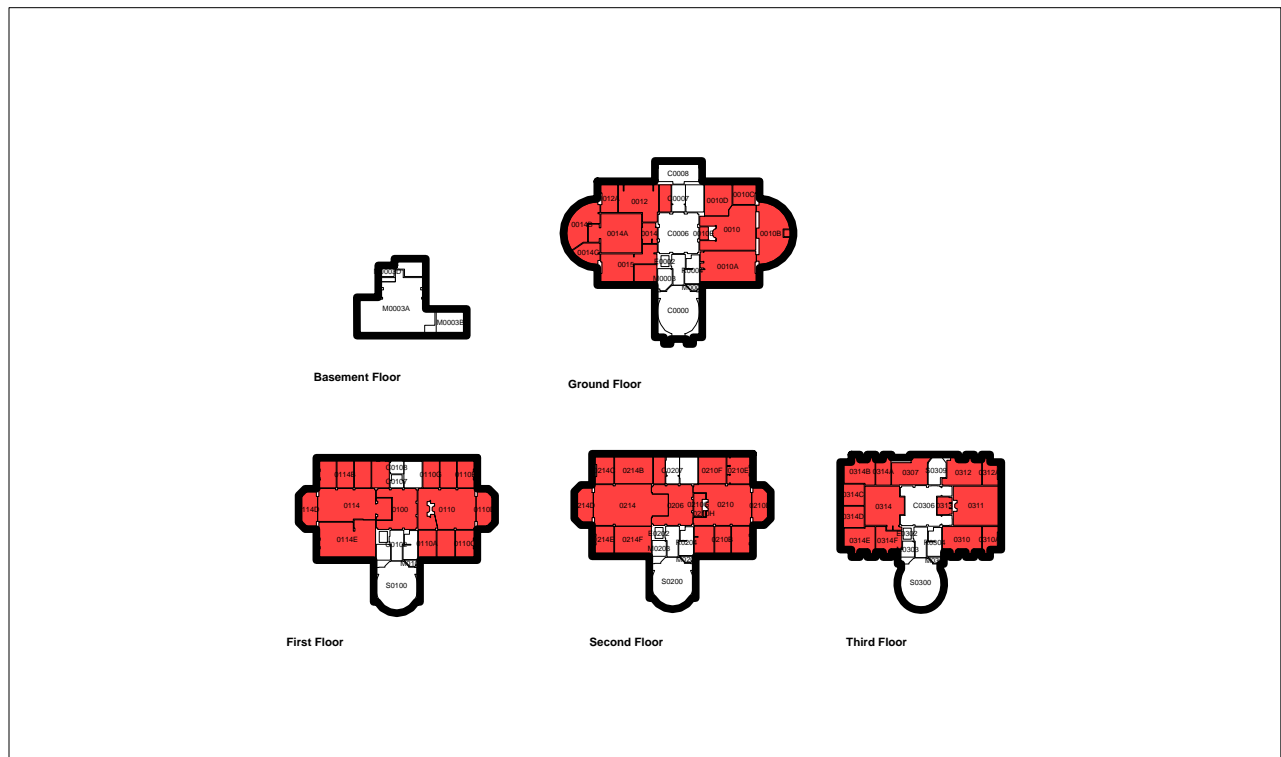

ENRL_SC (Air Handlers)

SCALE 1 : 1,259