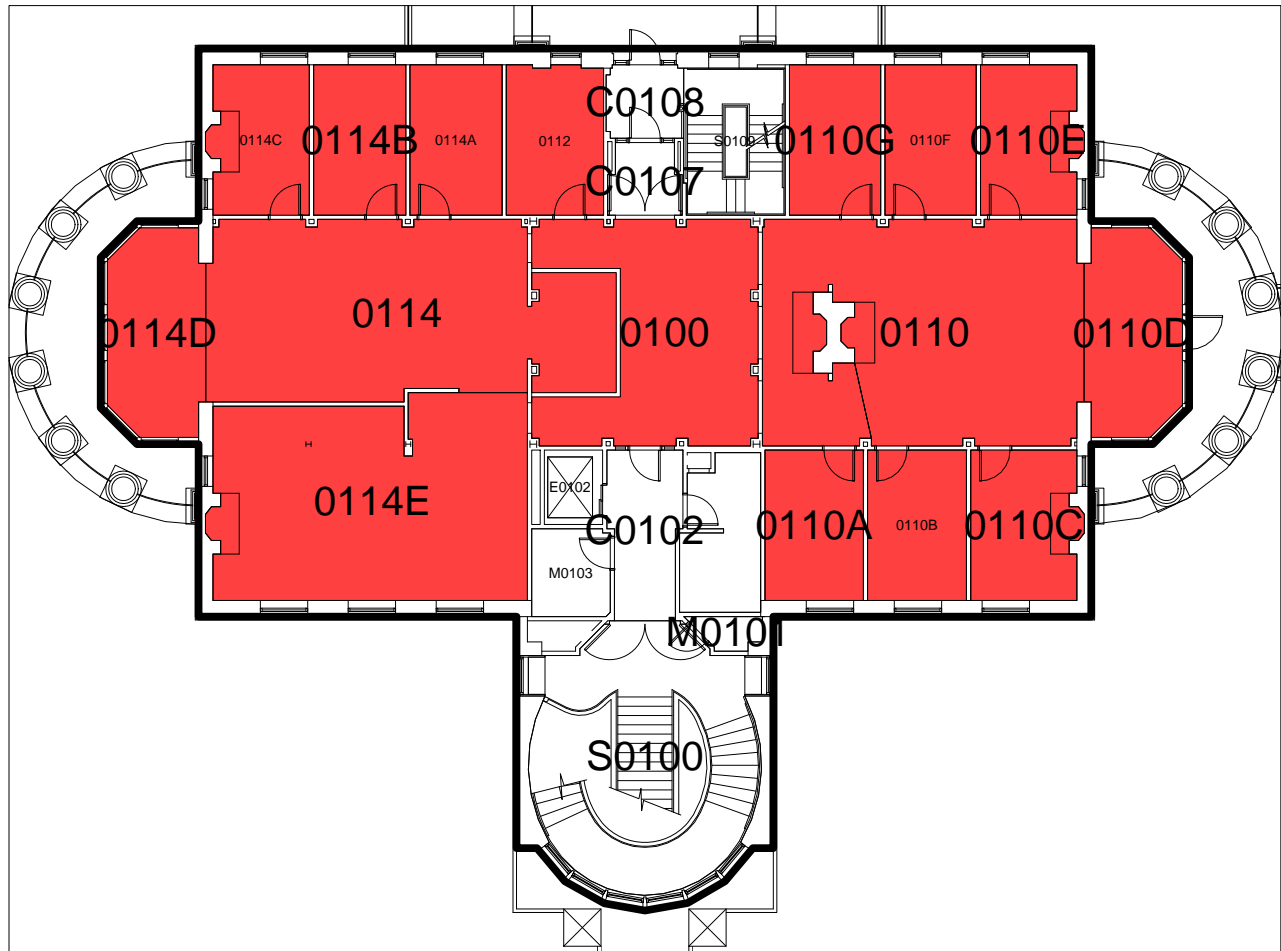

# ENRL\_SC 1 (Air Handlers)

  Air Handlers  
 AHU1

SCALE 1 : 227