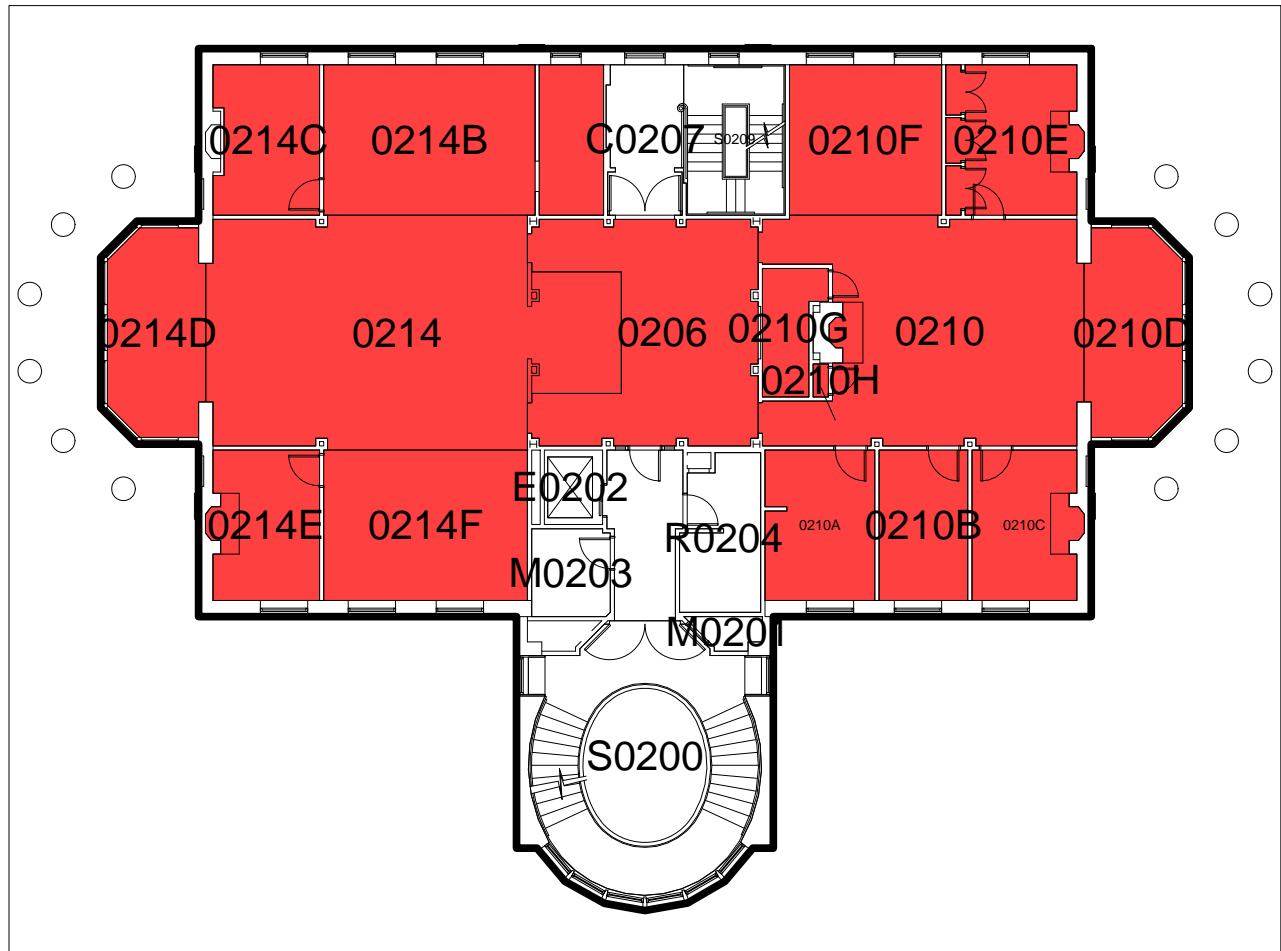

ENRL_SC 2 (Air Handlers)

  Air Handlers
 AHU1

SCALE 1 : 227