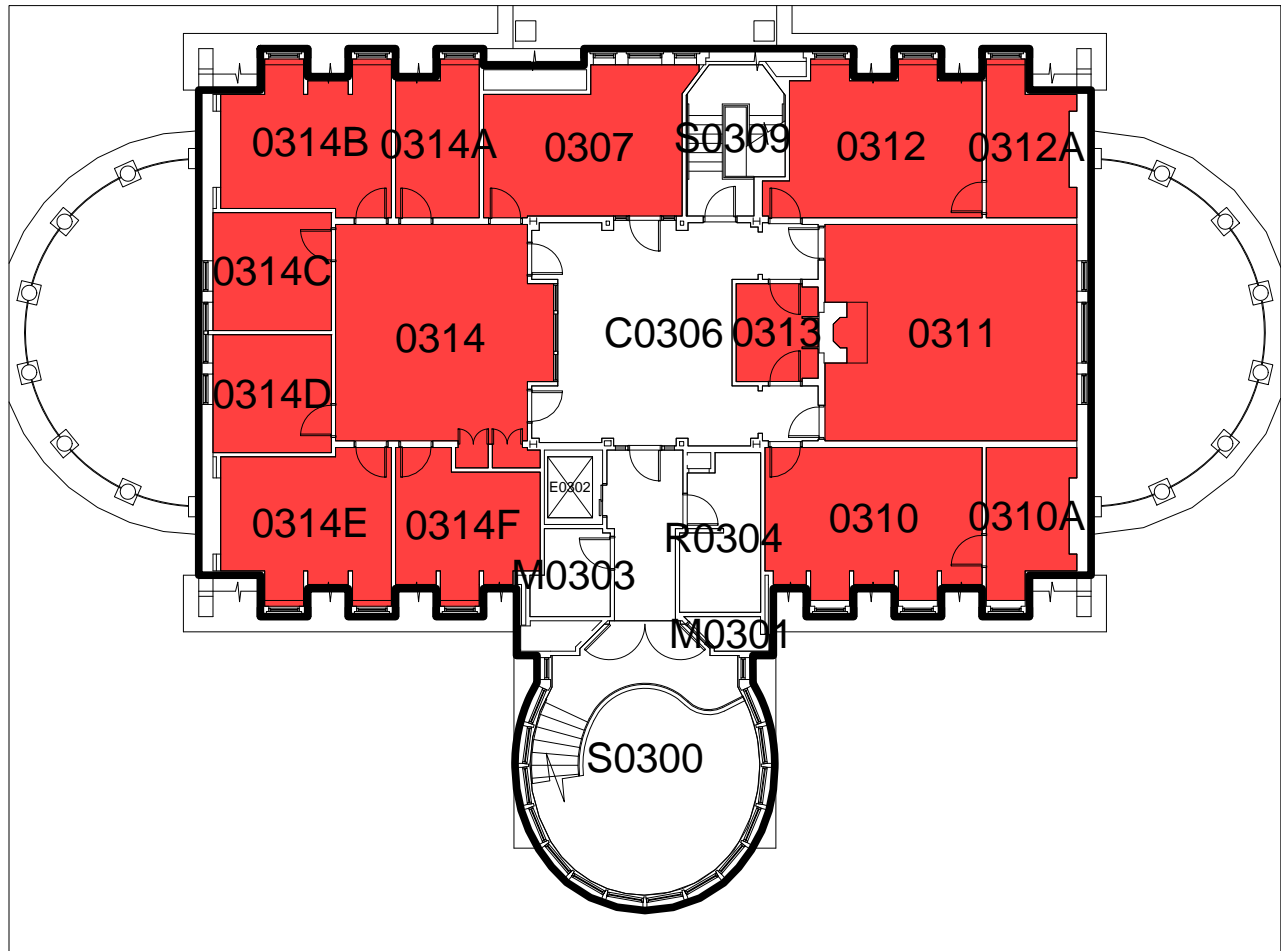

ENRL_SC 3 (Air Handlers)

SCALE 1 : 227