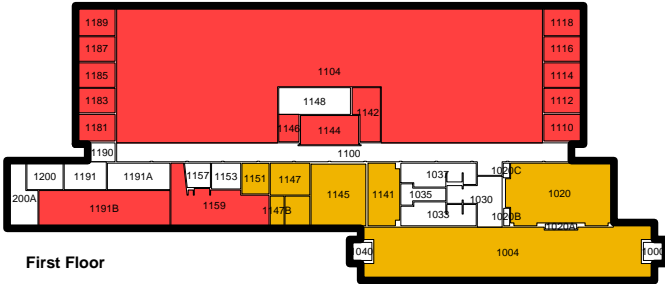

EXT 4-H (Air Handlers)

Air Handlers
AHU1
AHU2

Second Floor

First Floor

SCALE 1 : 906