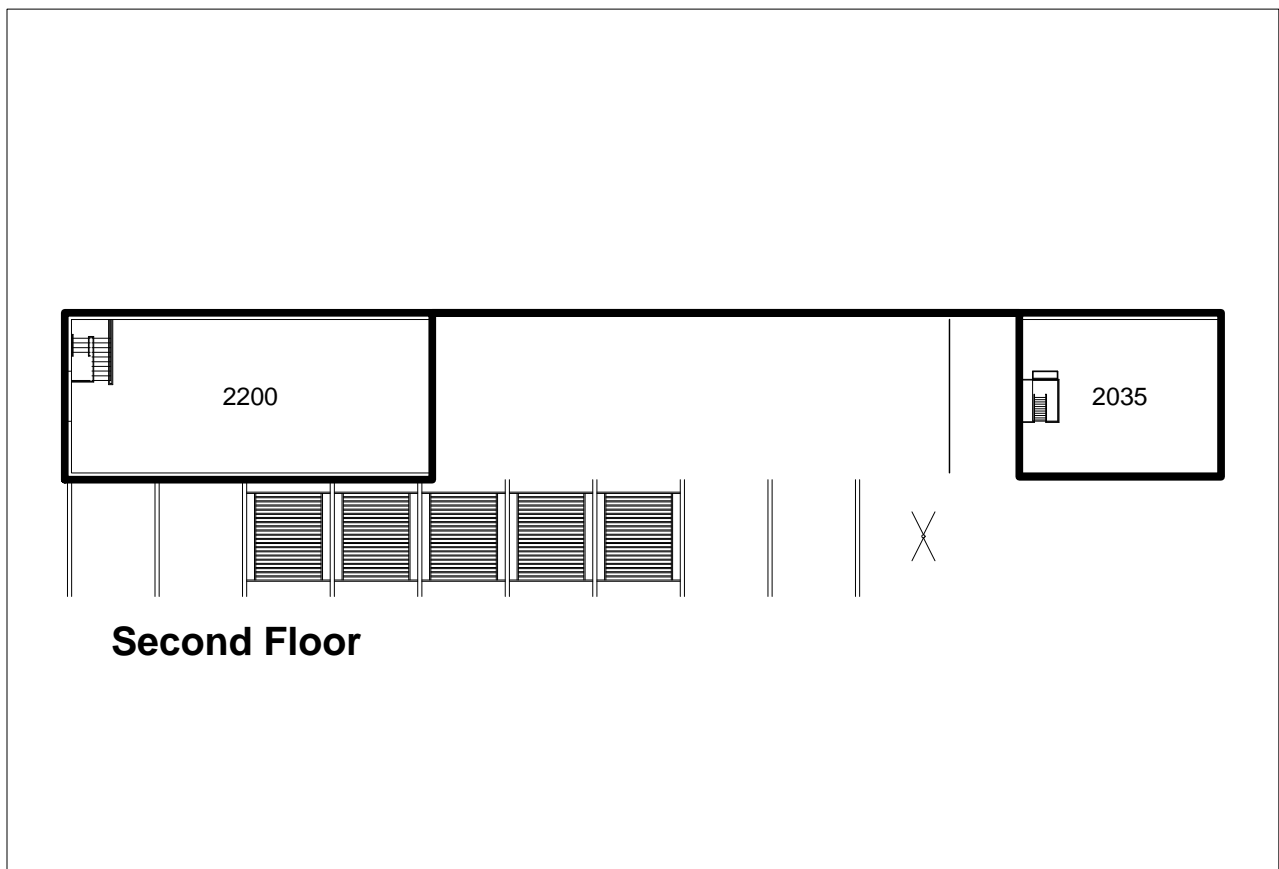

EXT 4-H 2 (Air Handlers)

SCALE 1 : 368