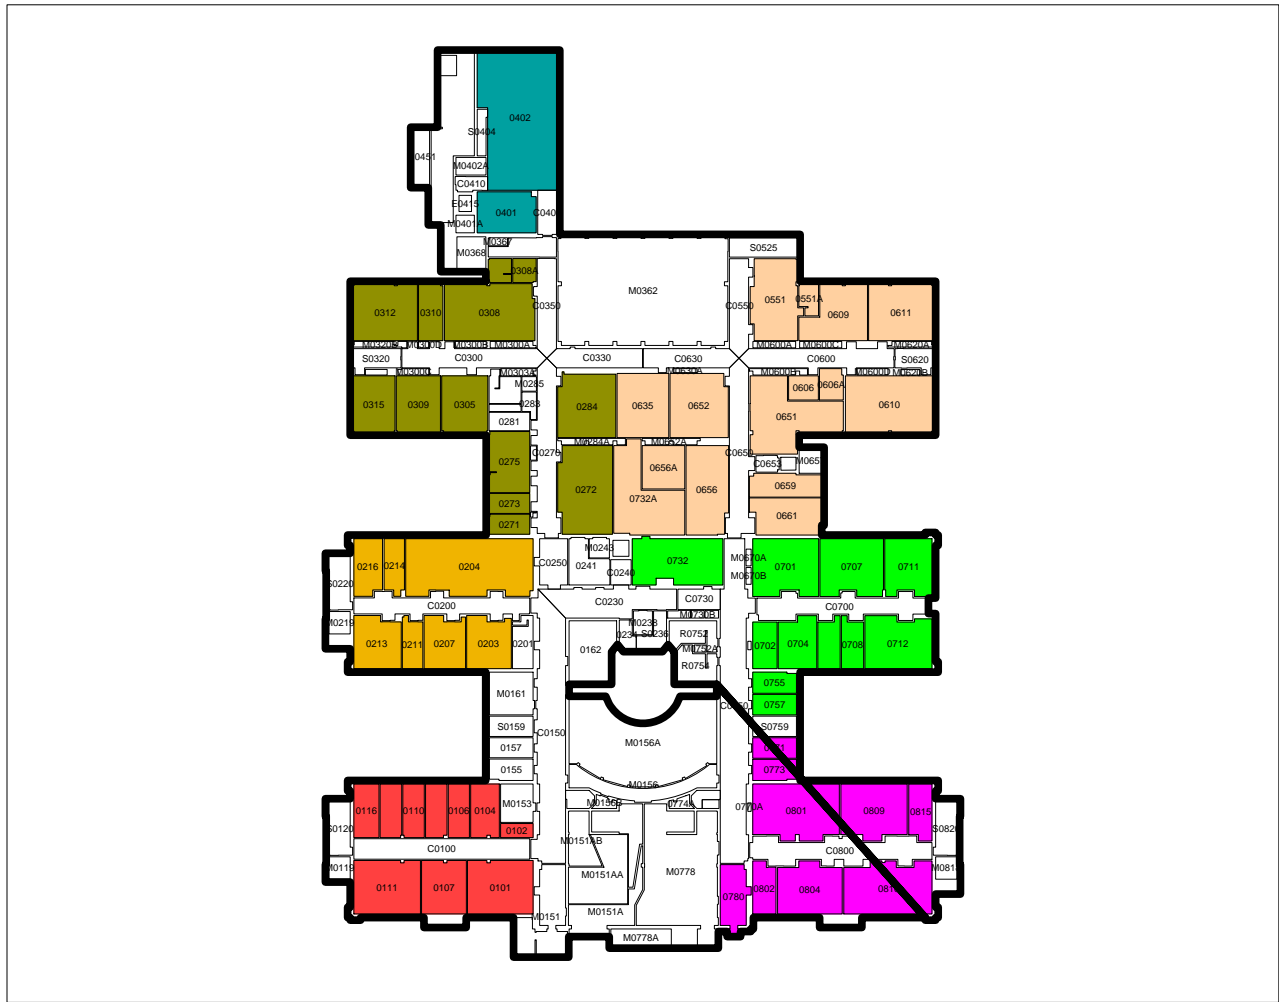

# GILMAN B (Air Handlers)

SCALE 1 : 958