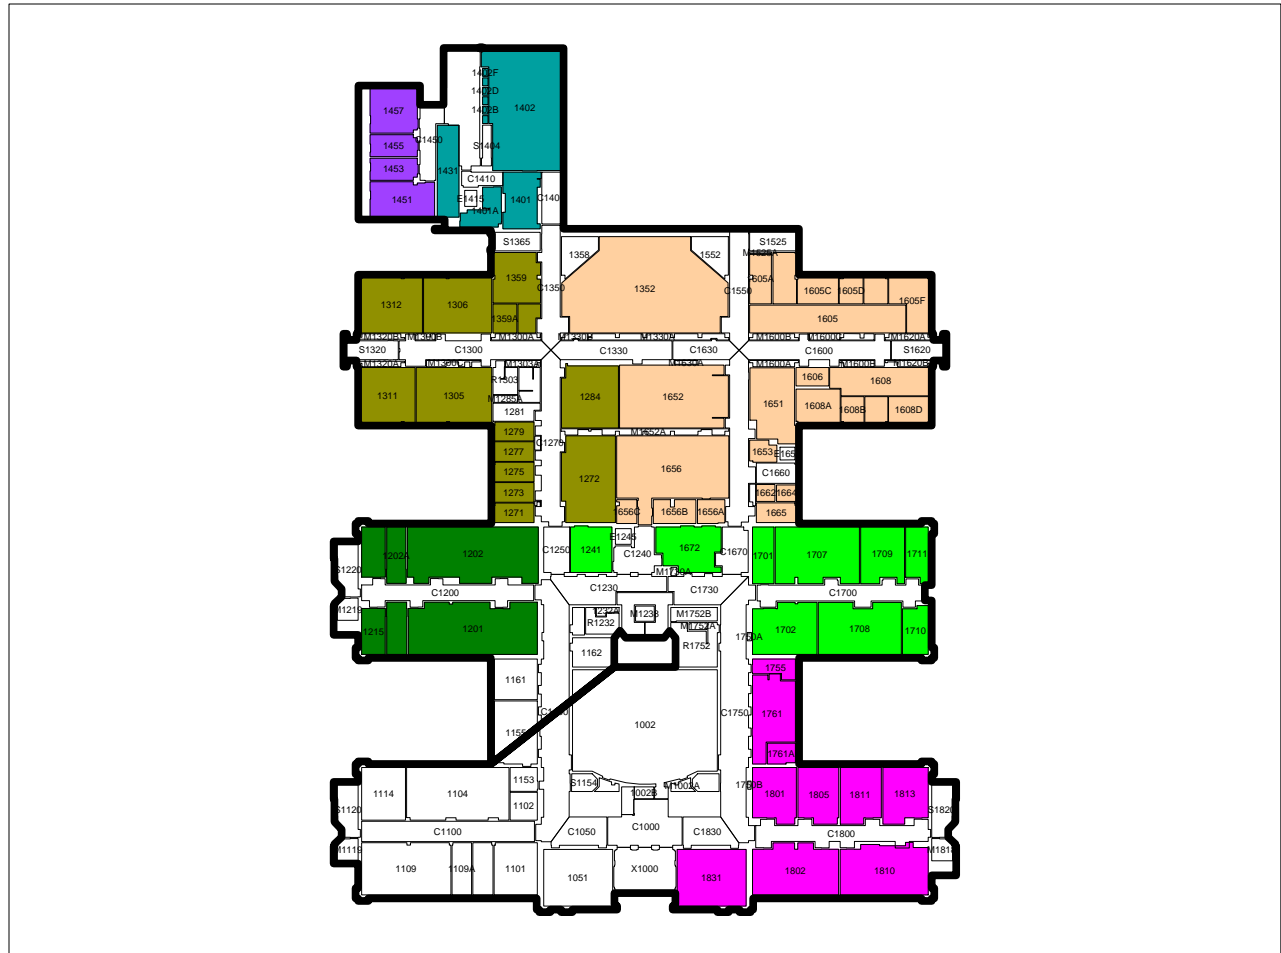

GILMAN 1 (Air Handlers)

SCALE 1 : 977