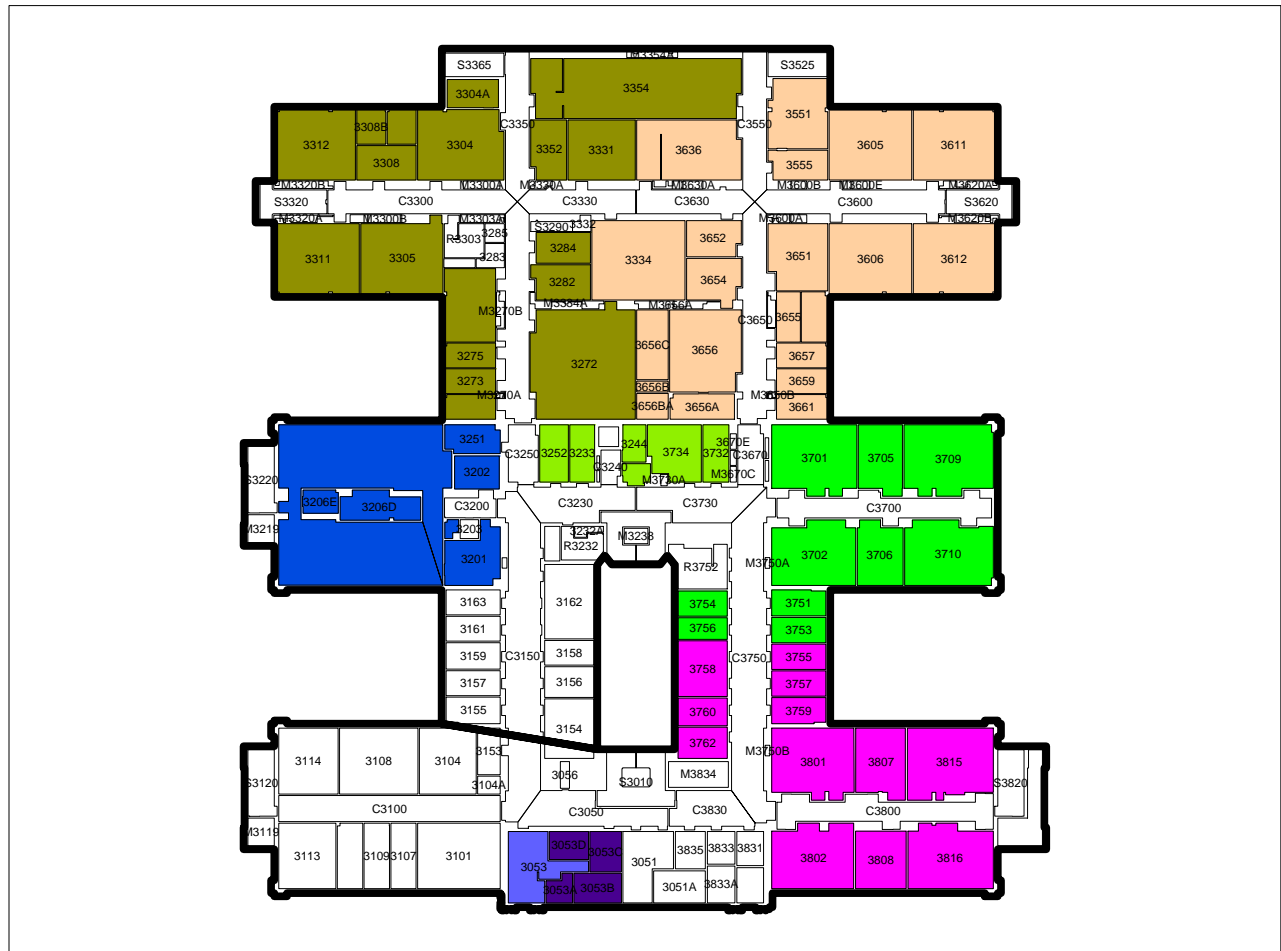

GILMAN 3 (Air Handlers)

SCALE 1 : 775