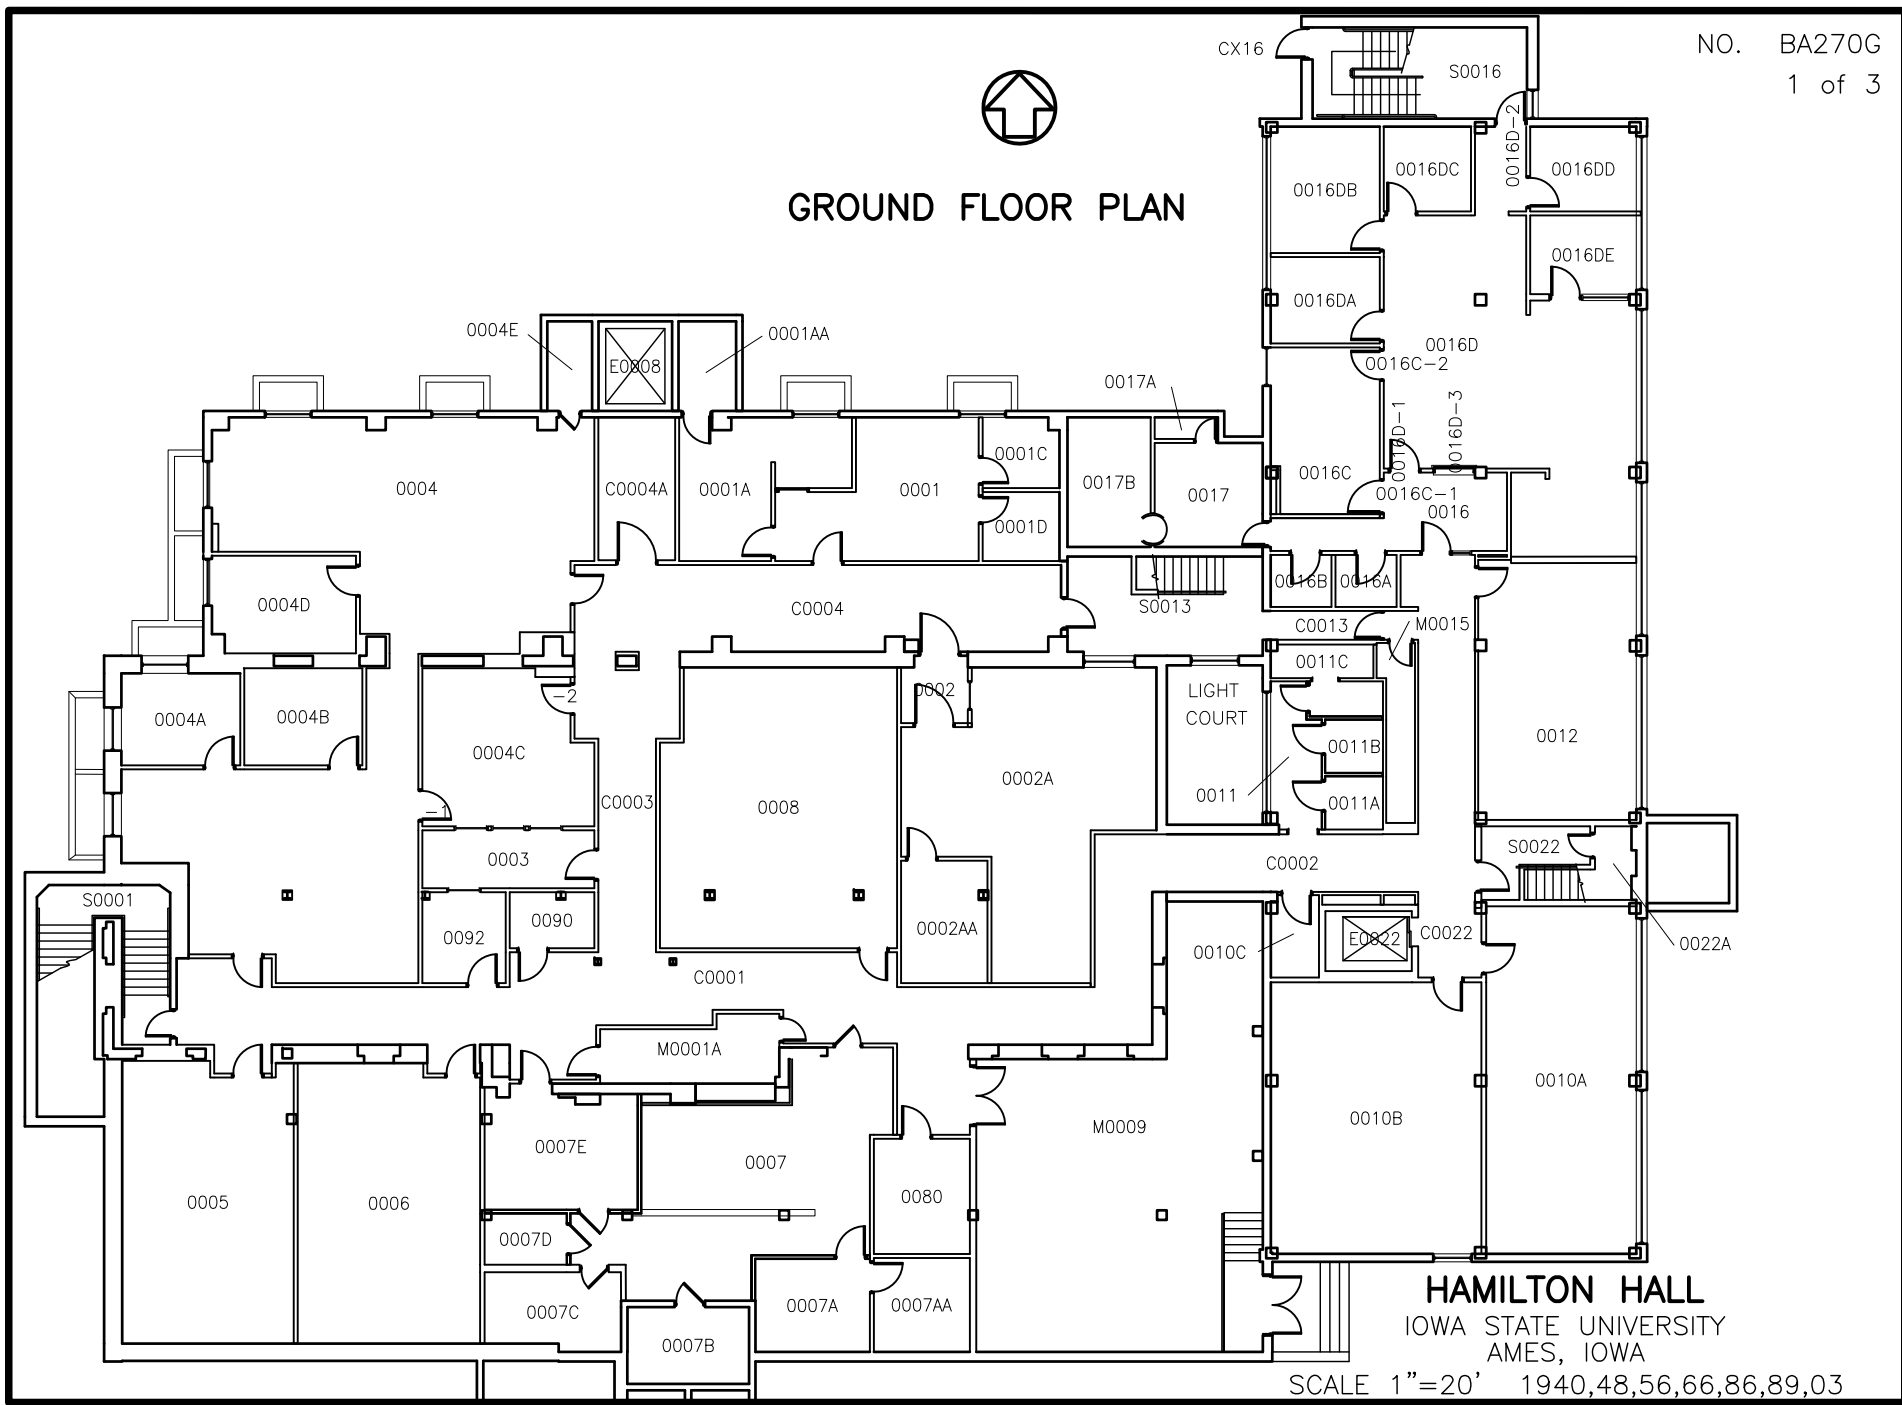

GROUND FLOOR PLAN

HAMILTON HALL
IOWA STATE UNIVERSITY
AMES, IOWA

SCALE 1"=20' 1940,48,56,66,86,89,03

REVISED OCT 2013