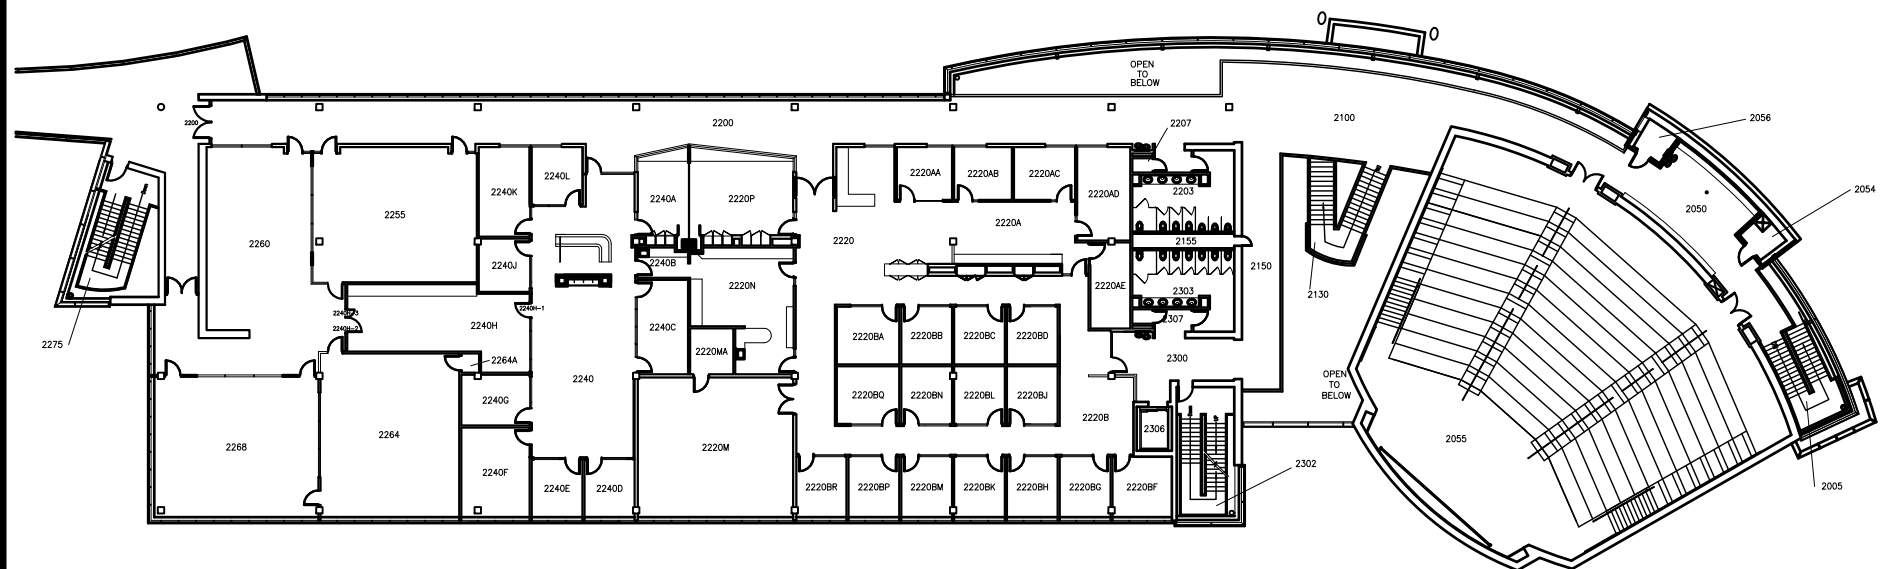

SKYWALK PLAN

SECOND FLOOR PLAN

### HOOVER HALL

IOWA STATE UNIVERSITY  
AMES, IOWA

SCALE 1"=40'      2002

REVISED AUG 2015