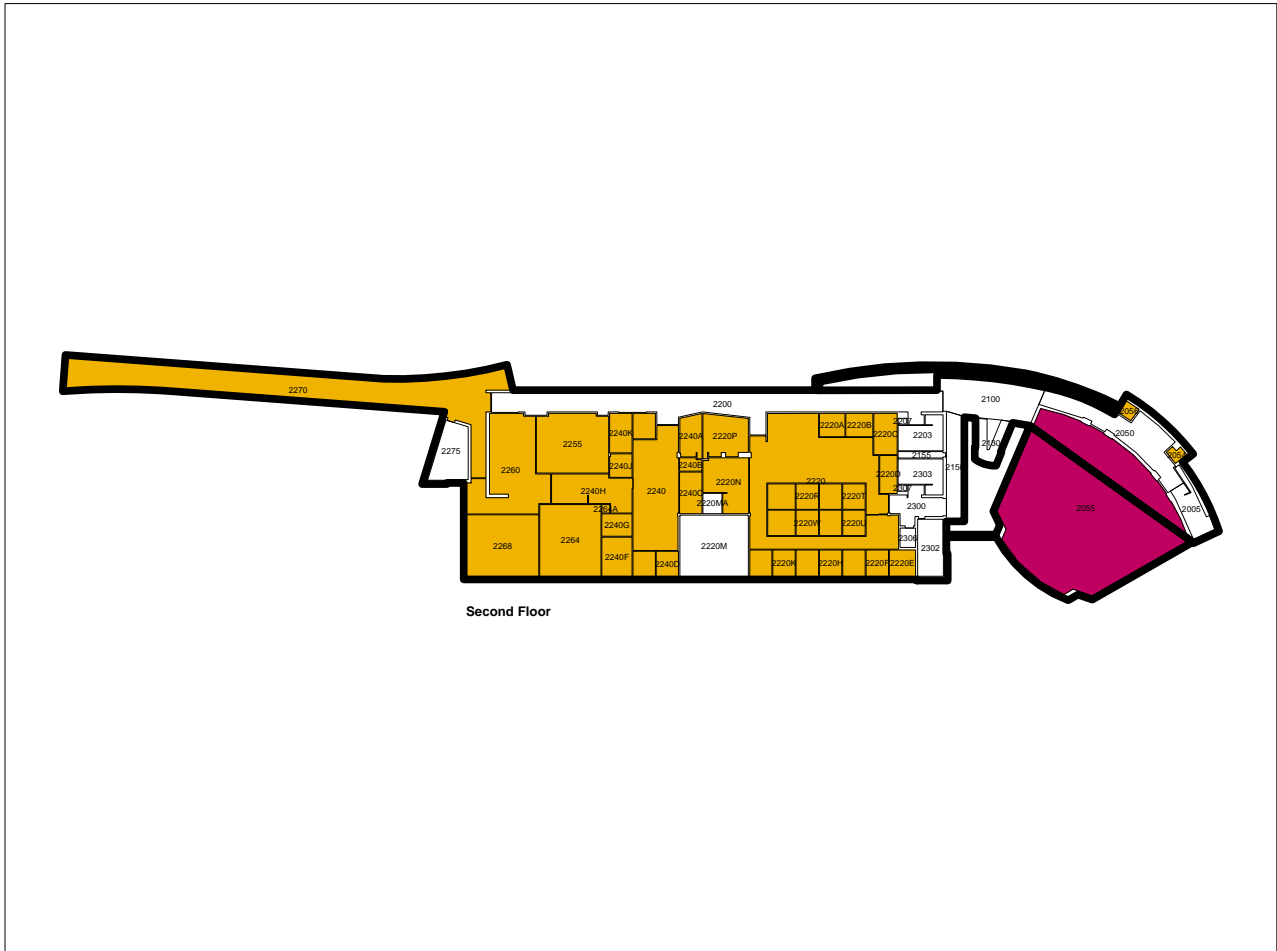

HOOVER 2 (Air Handlers)

SCALE 1 : 1,087