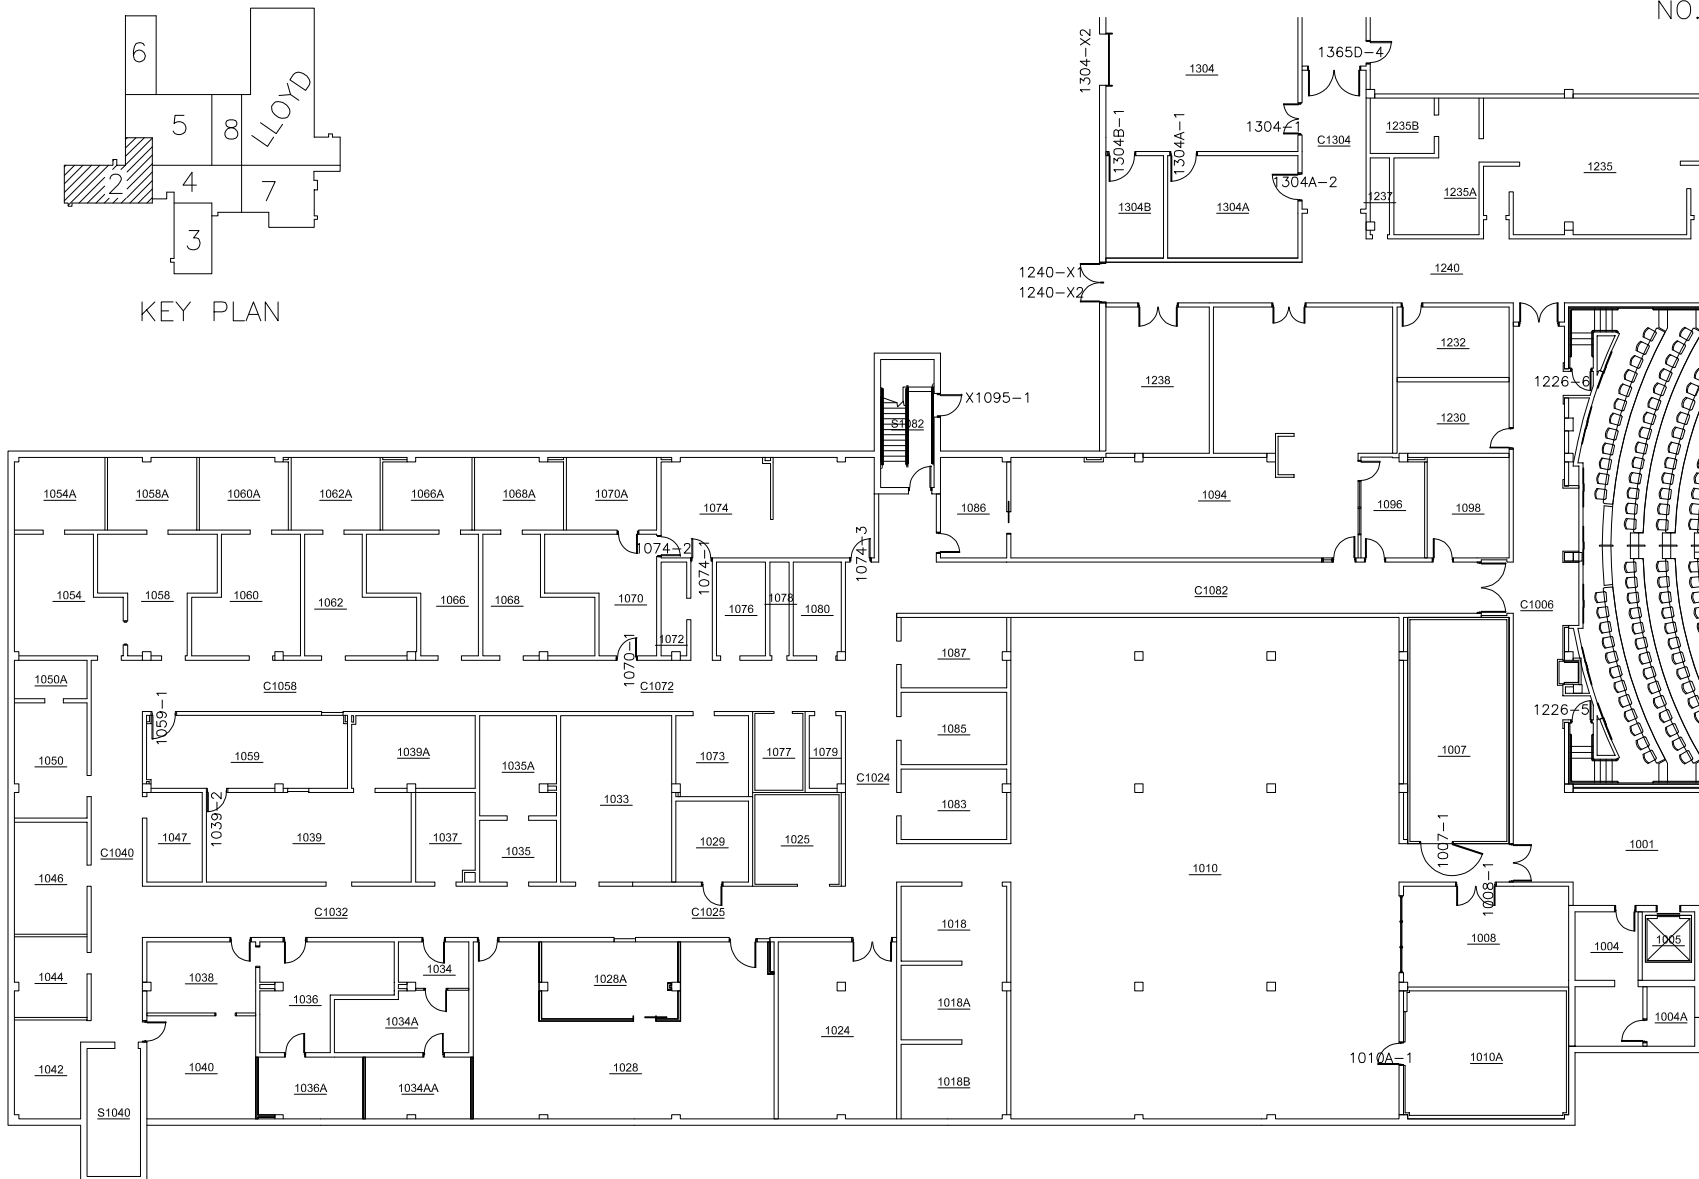

KEY PLAN

FIRST FLOOR PLAN

PATTERSON HALL

IOWA STATE UNIVERSITY  
AMES, IOWA

SCALE 1"=30' 1974