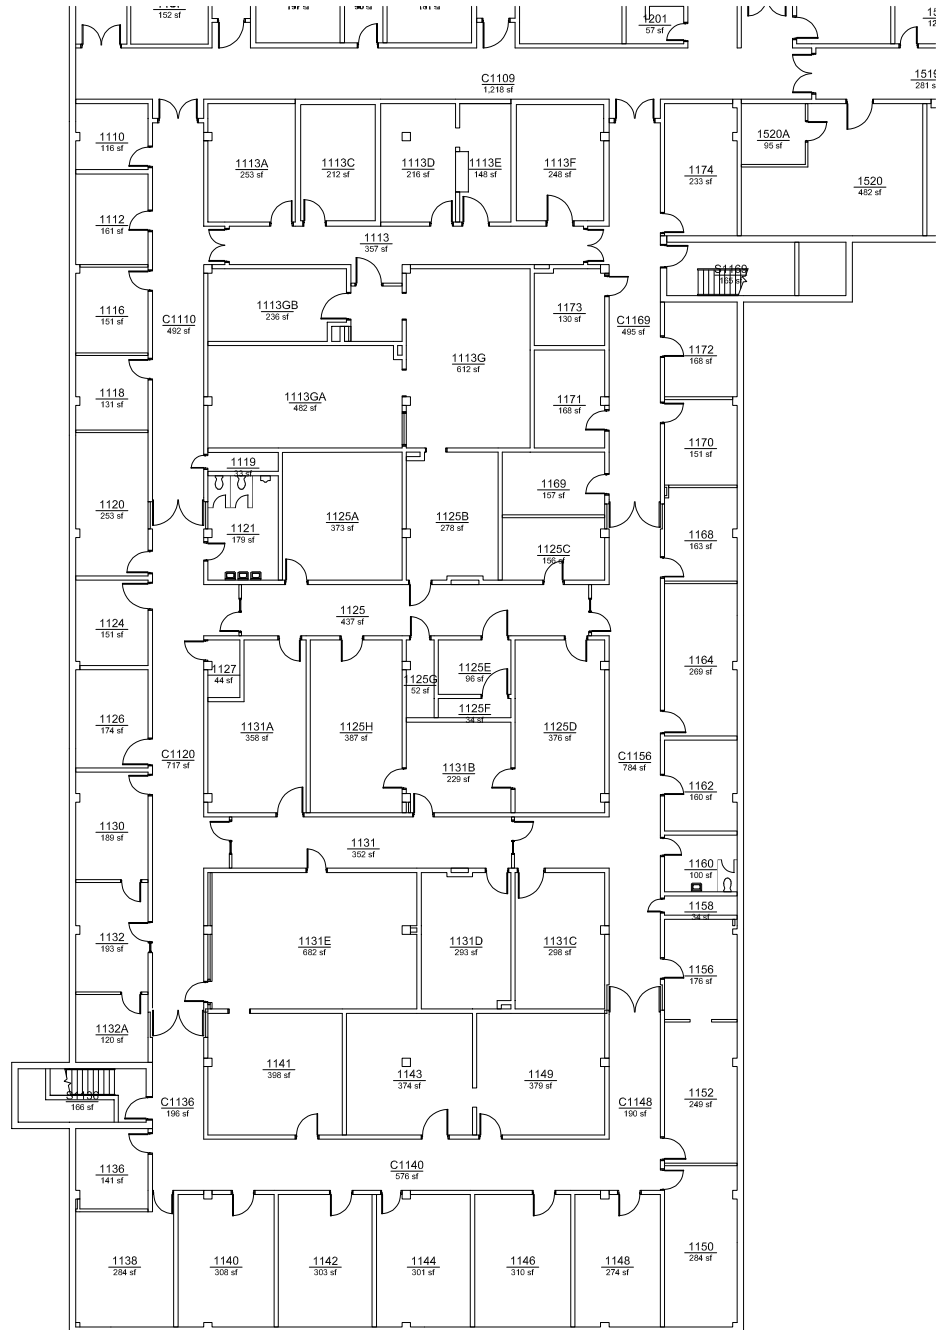

KEY PLAN

FIRST FLOOR PLAN

PATTERSON HALL  
IOWA STATE UNIVERSITY  
AMES, IOWA  
SCALE 1"=30' 1974  
REVISED OCT 2008