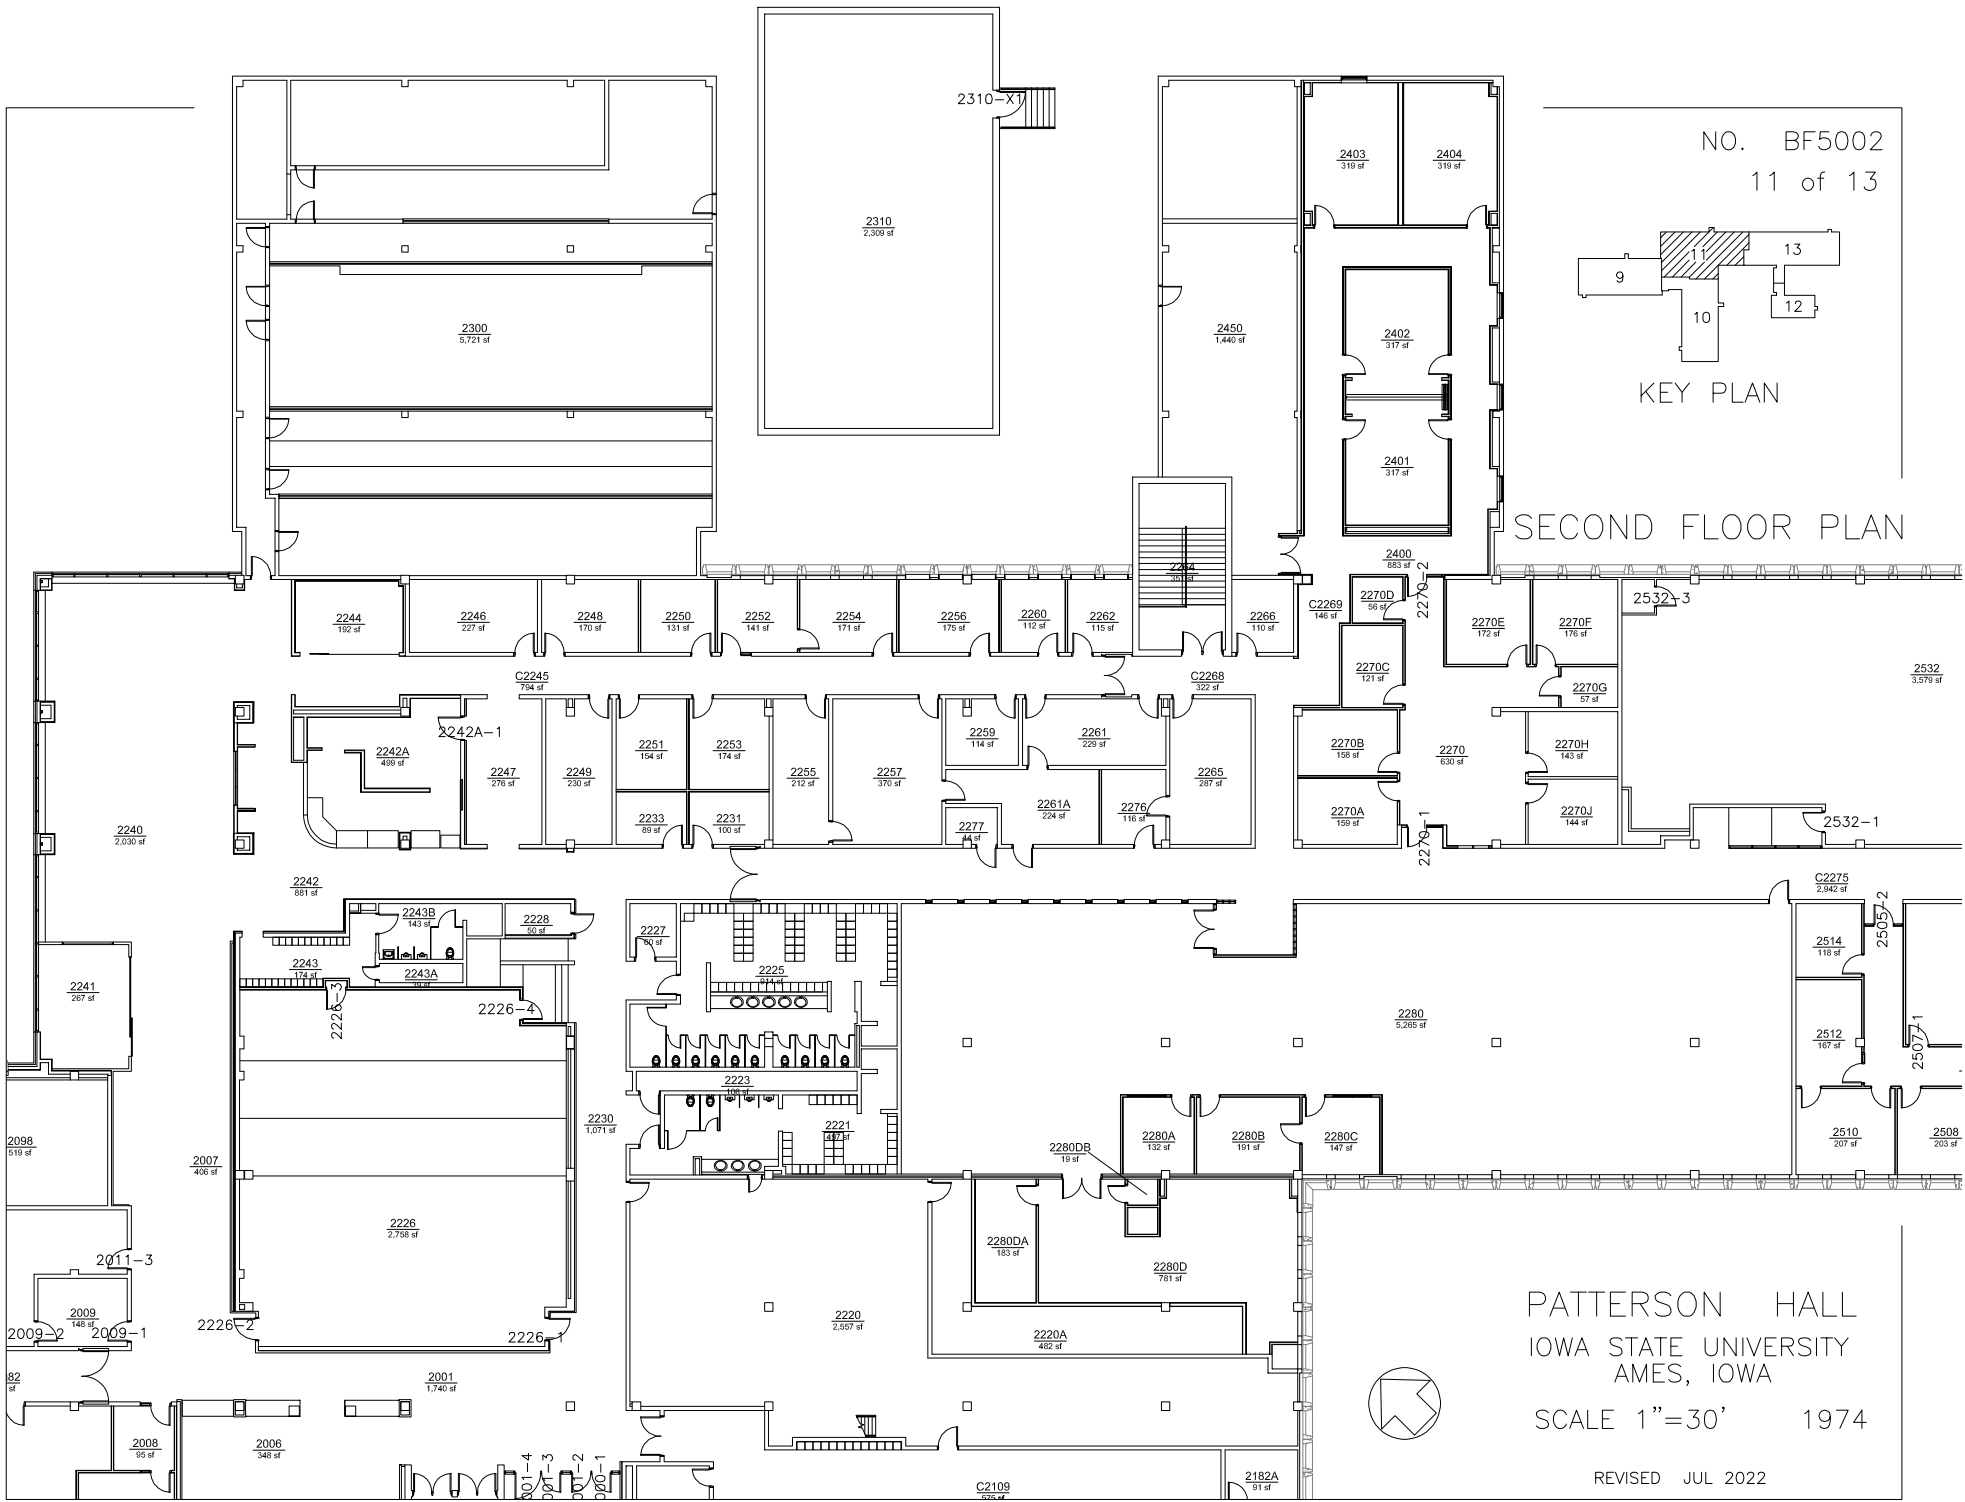

NO. BF5002  
11 of 13

KEY PLAN

SECOND FLOOR PLAN

PATTERSON HALL  
IOWA STATE UNIVERSITY  
AMES, IOWA

SCALE 1"=30' 1974

REVISED JUL 2022