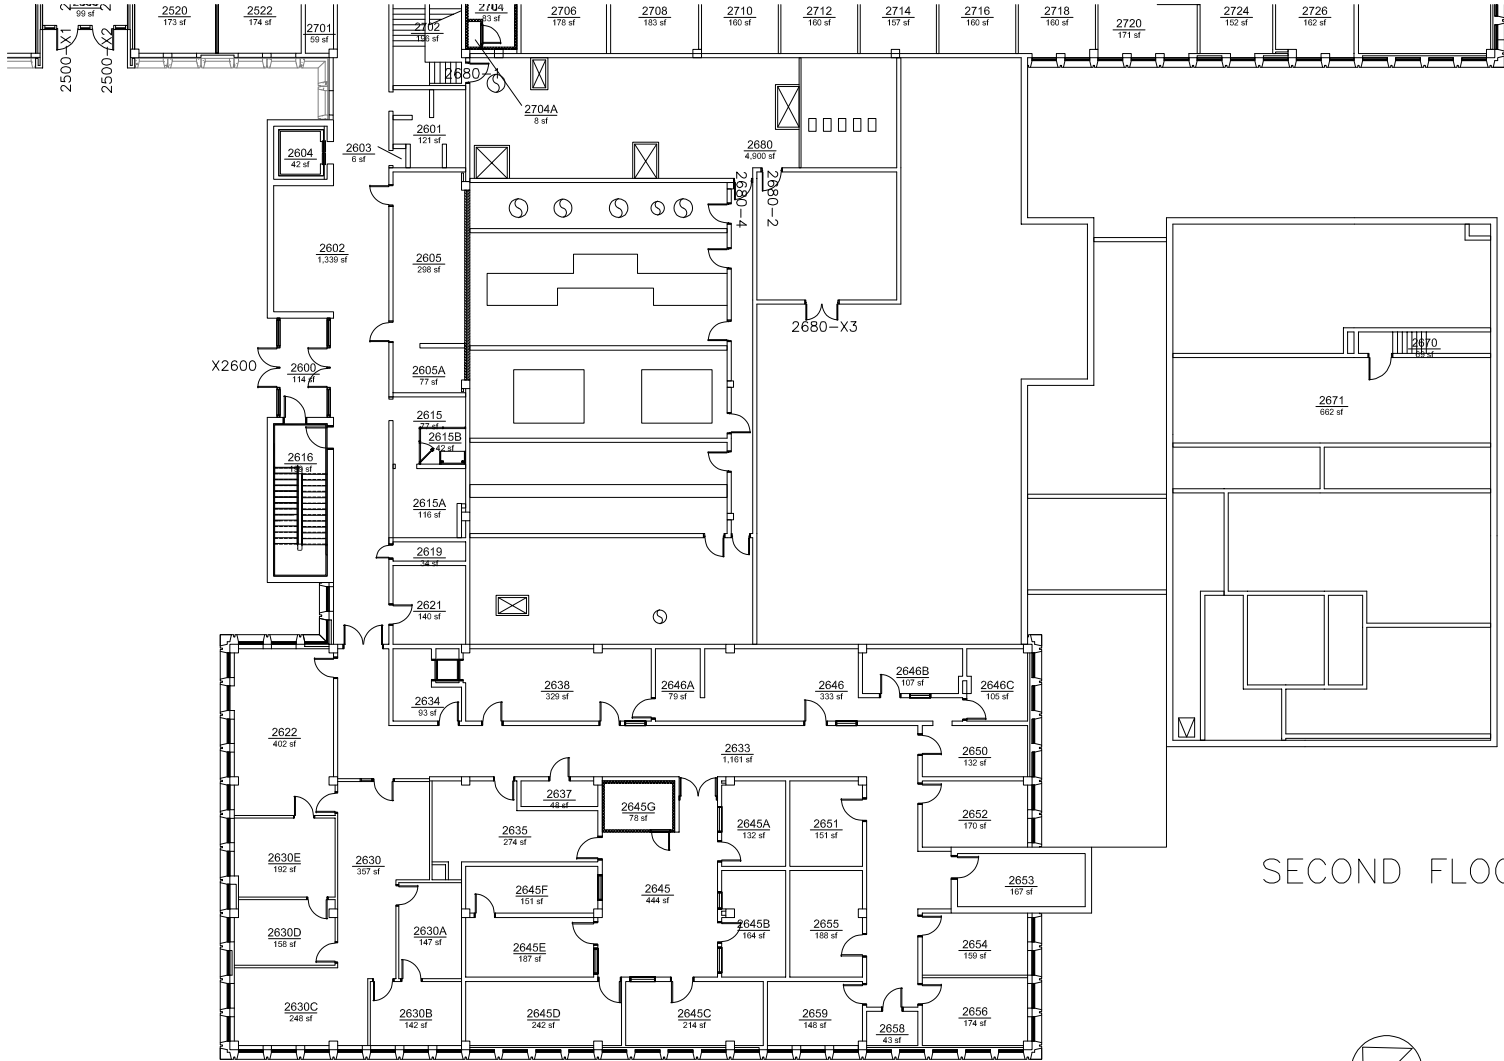

KEY PLAN

SECOND FLOOR PLAN

PATTERSON HALL
IOWA STATE UNIVERSITY
AMES, IOWA

SCALE 1"=30' 1974