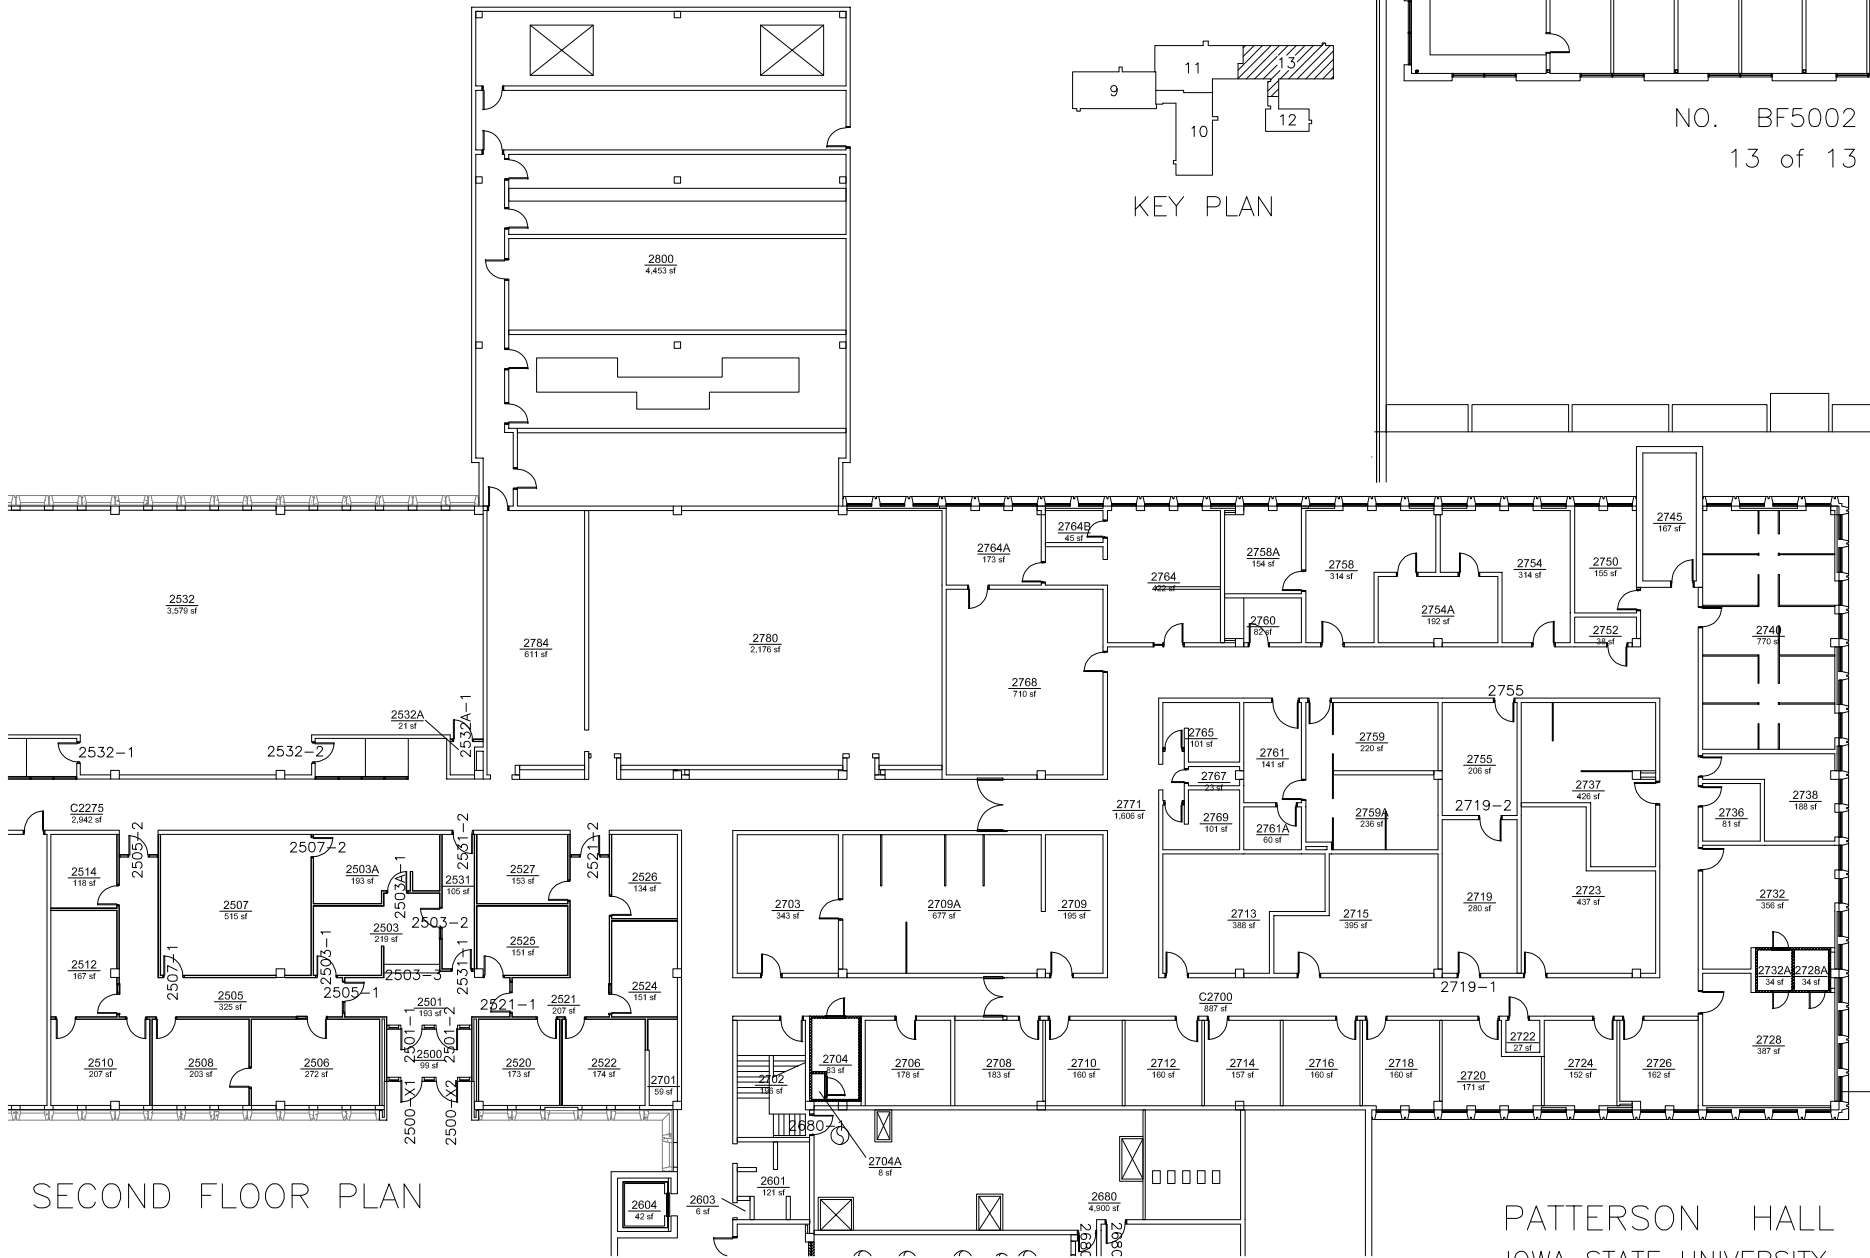

KEY PLAN

SECOND FLOOR PLAN

PATTERSON HALL  
IOWA STATE UNIVERSITY  
AMES, IOWA

SCALE 1"=30' 1974