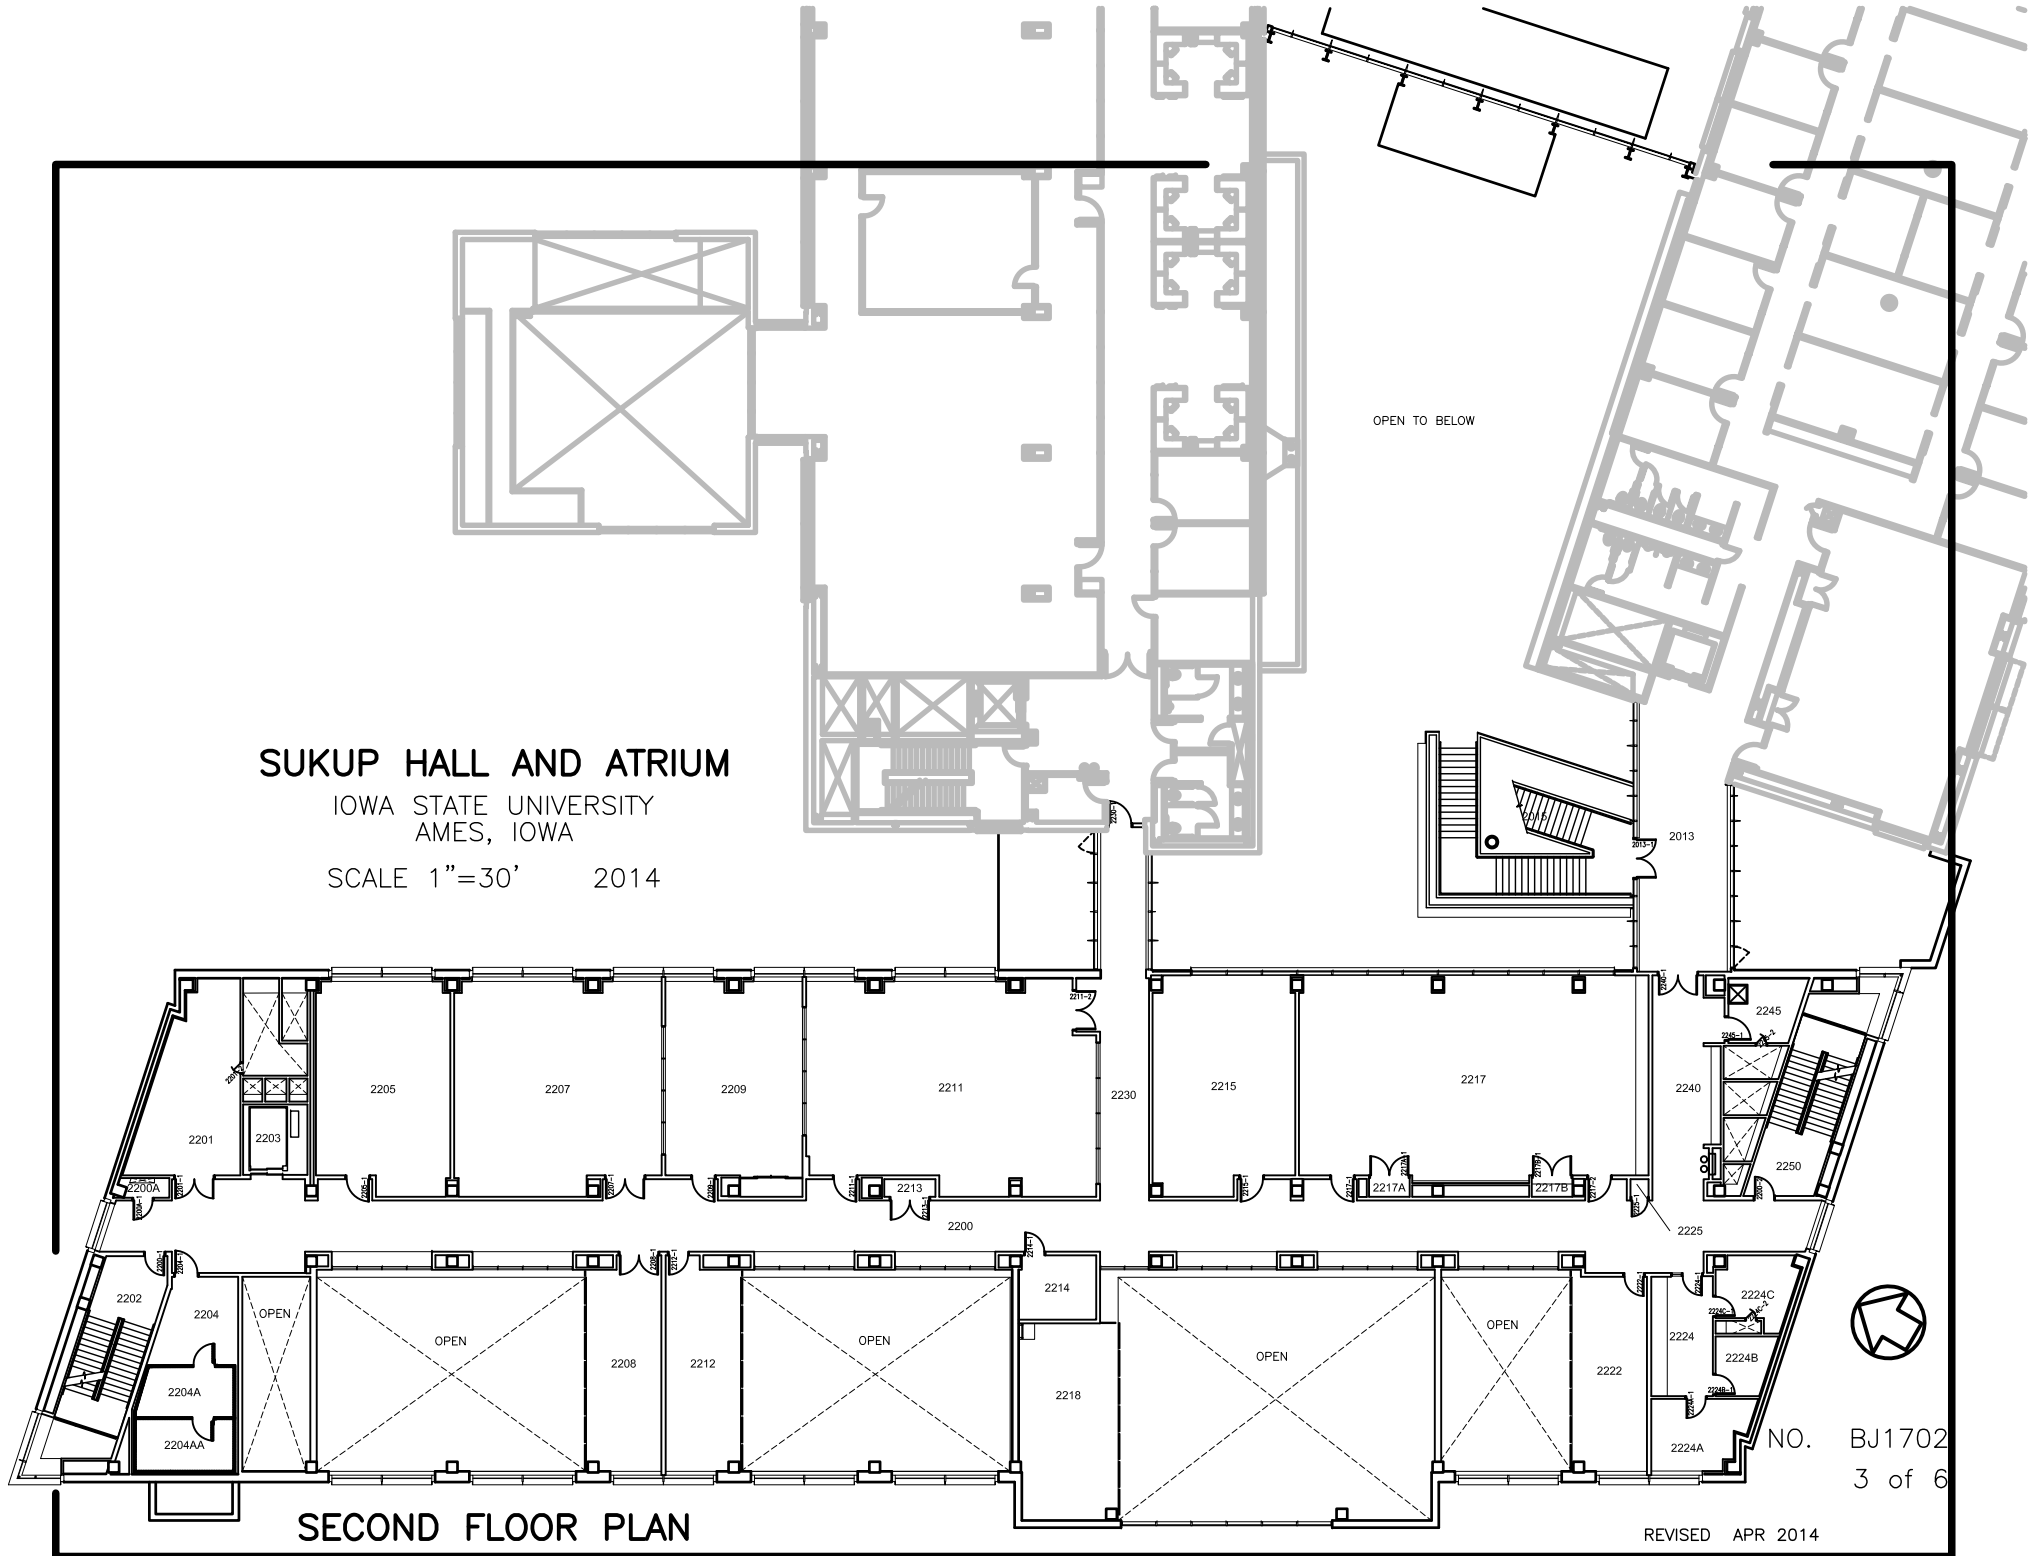

SUKUP HALL AND ATRIUM

IOWA STATE UNIVERSITY
AMES, IOWA

SCALE 1"=30' 2014

SECOND FLOOR PLAN

NO. BJ1702
3 of 6

REVISED APR 2014