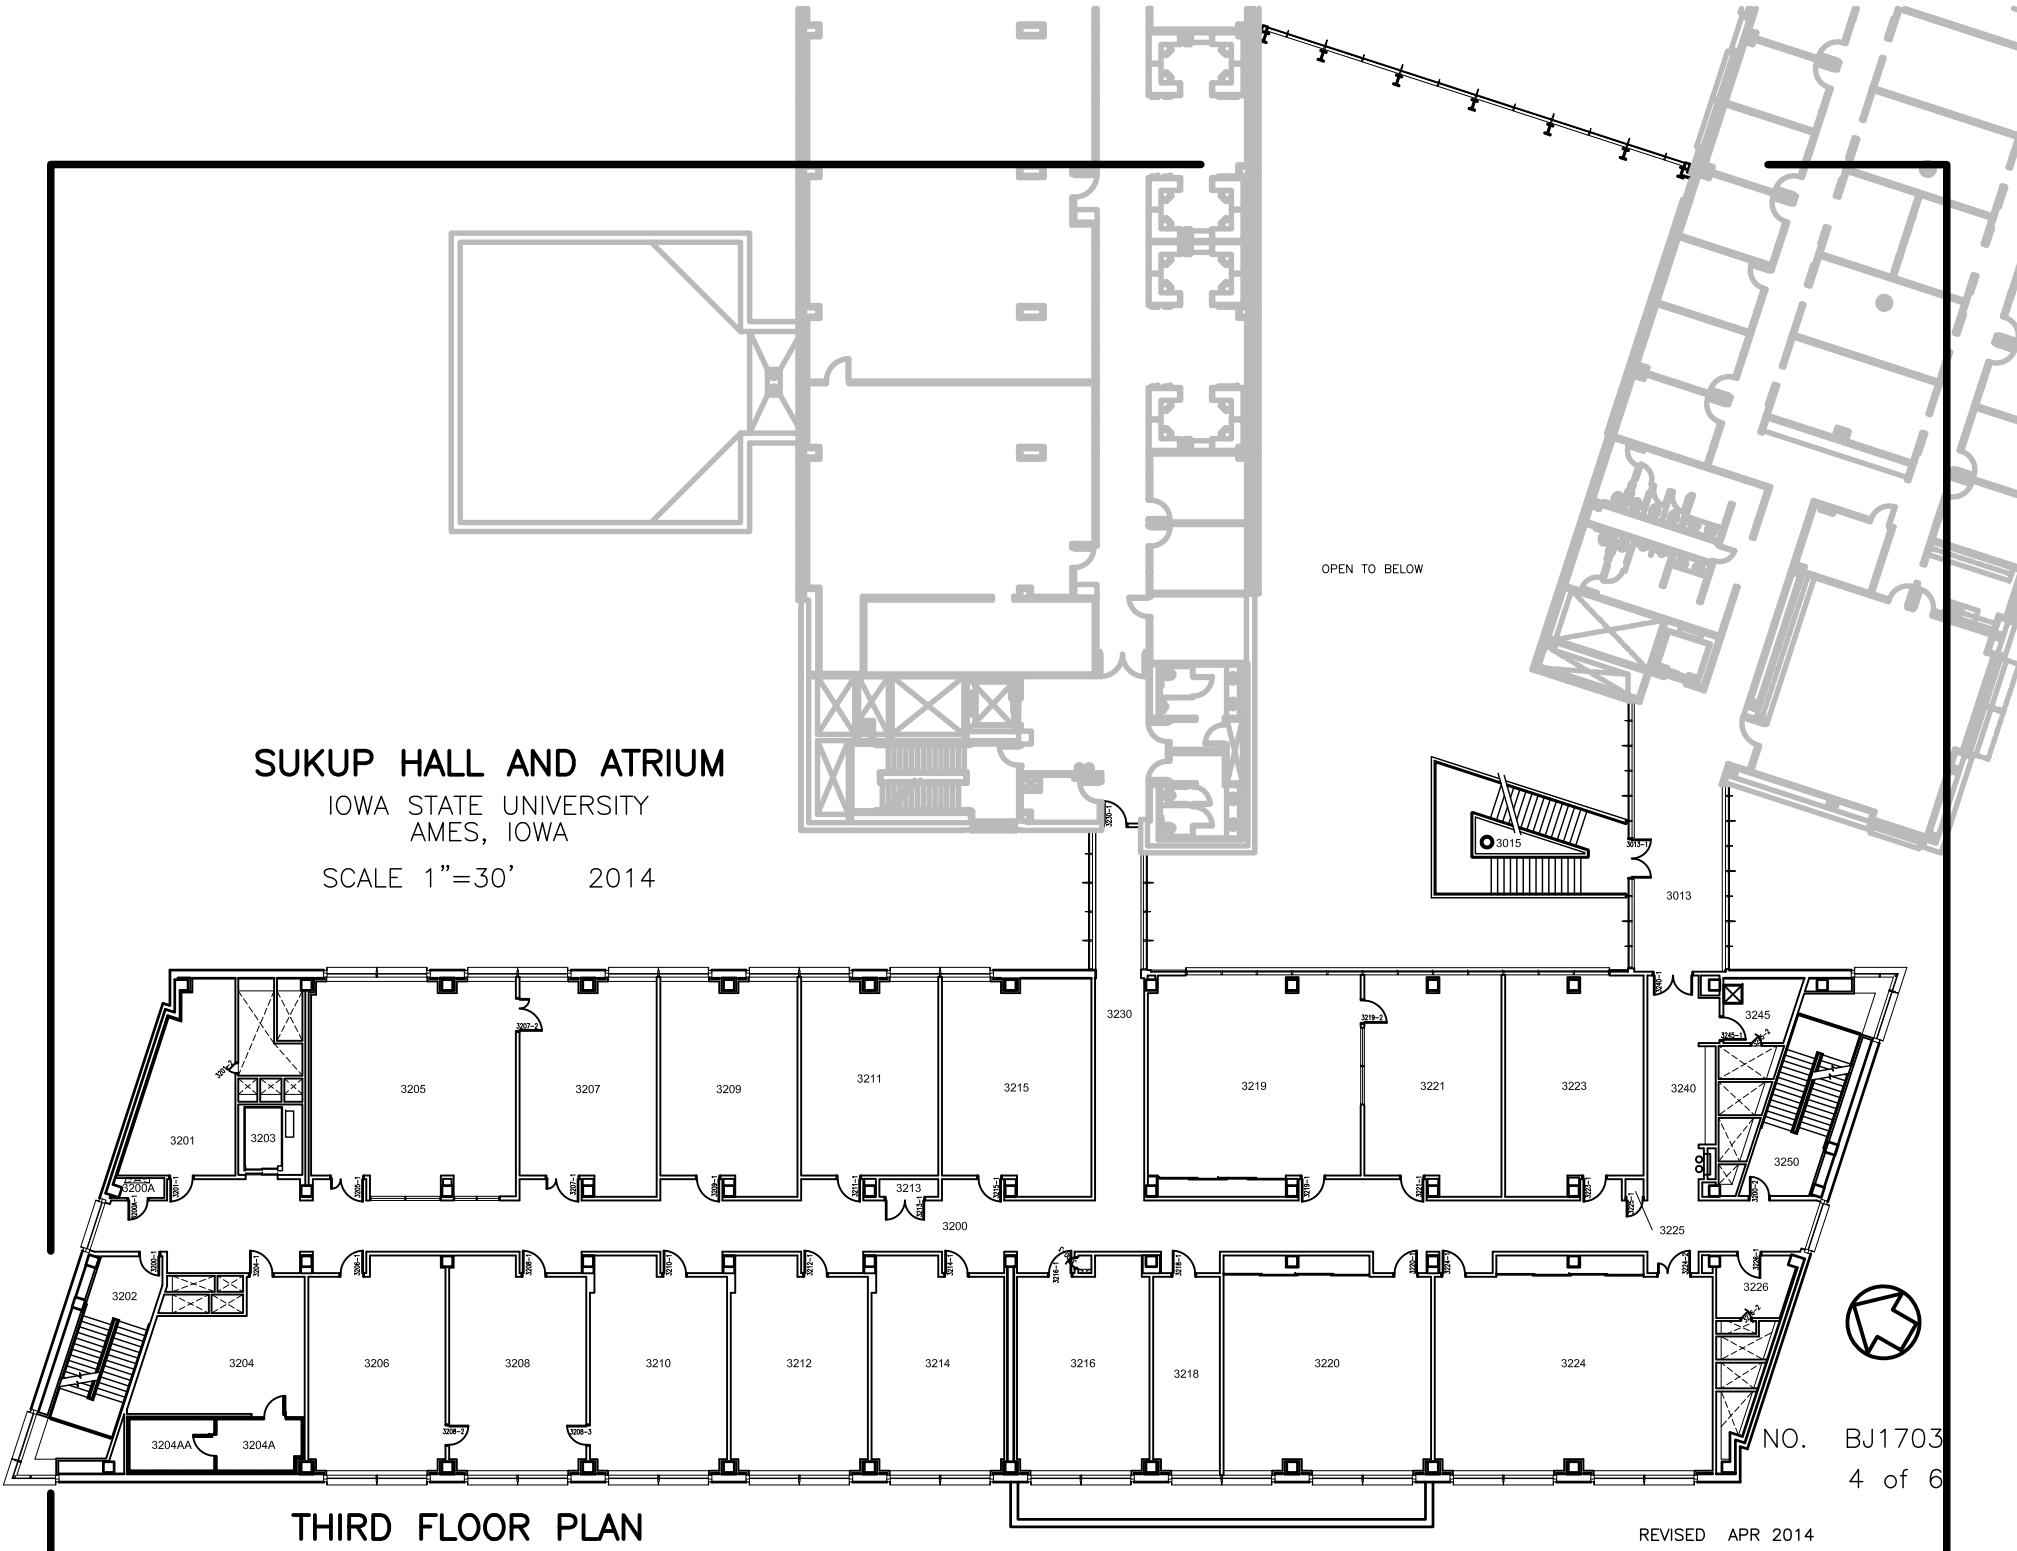

SUKUP HALL AND ATRIUM

IOWA STATE UNIVERSITY
AMES, IOWA

SCALE 1"=30' 2014

OPEN TO BELOW

THIRD FLOOR PLAN

NO. BJ1703
4 of 6

REVISED APR 2014