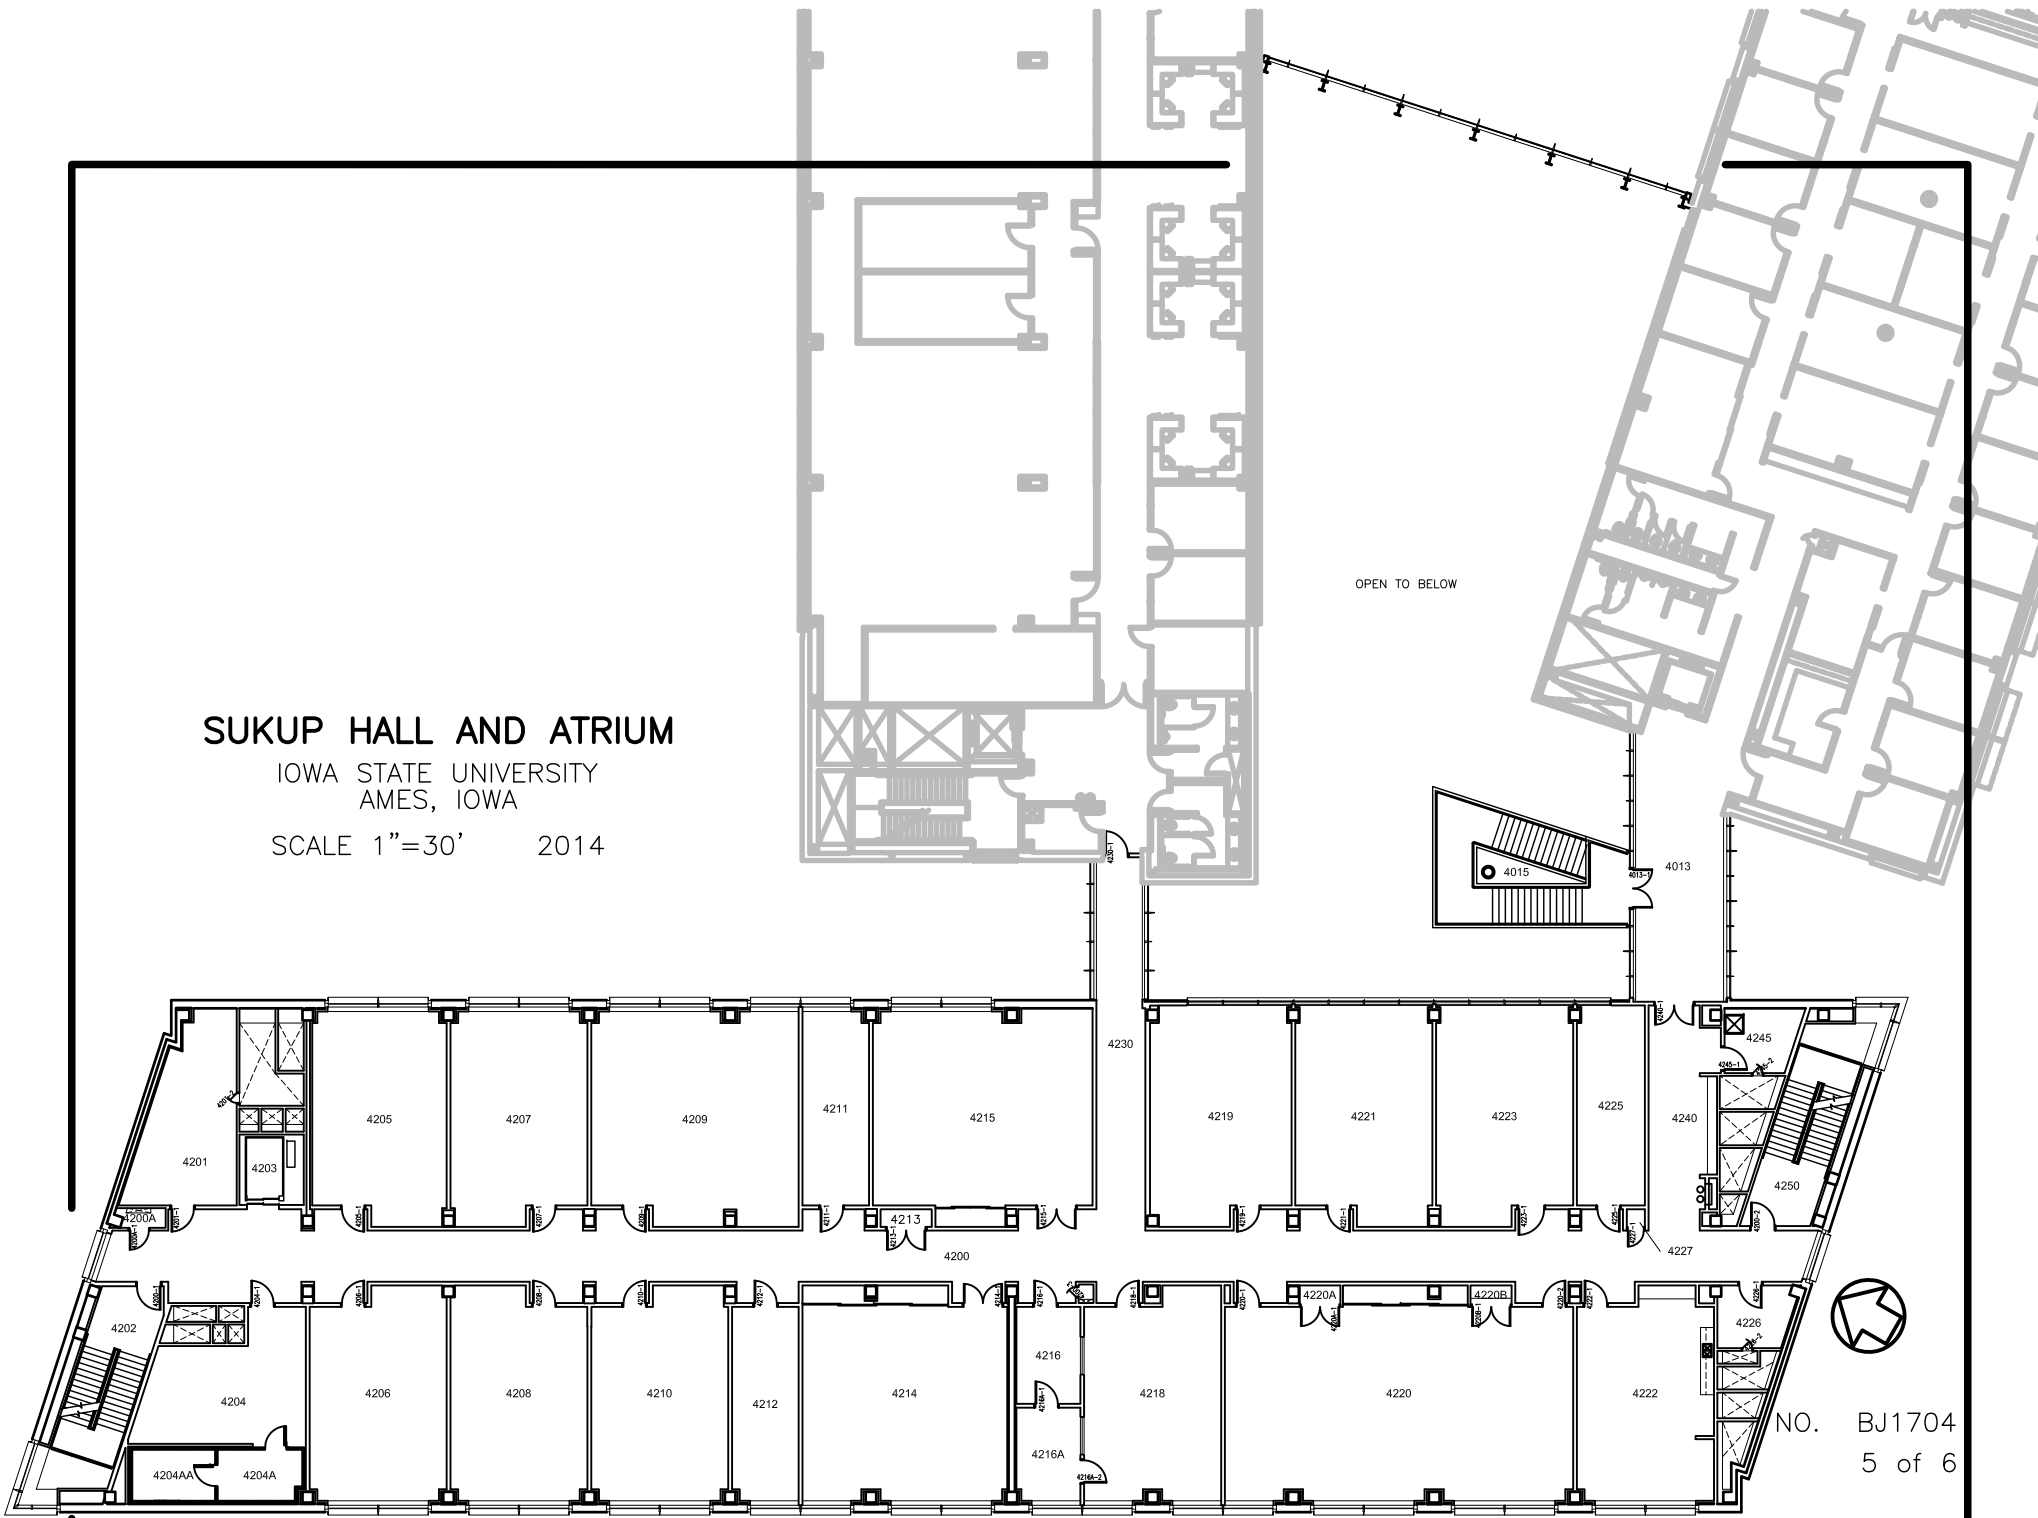

# SUKUP HALL AND ATRIUM

IOWA STATE UNIVERSITY  
AMES, IOWA

SCALE 1"=30' 2014

OPEN TO BELOW

NO. BJ1704  
5 of 6

REVISED APR 2014

FOURTH FLOOR PLAN