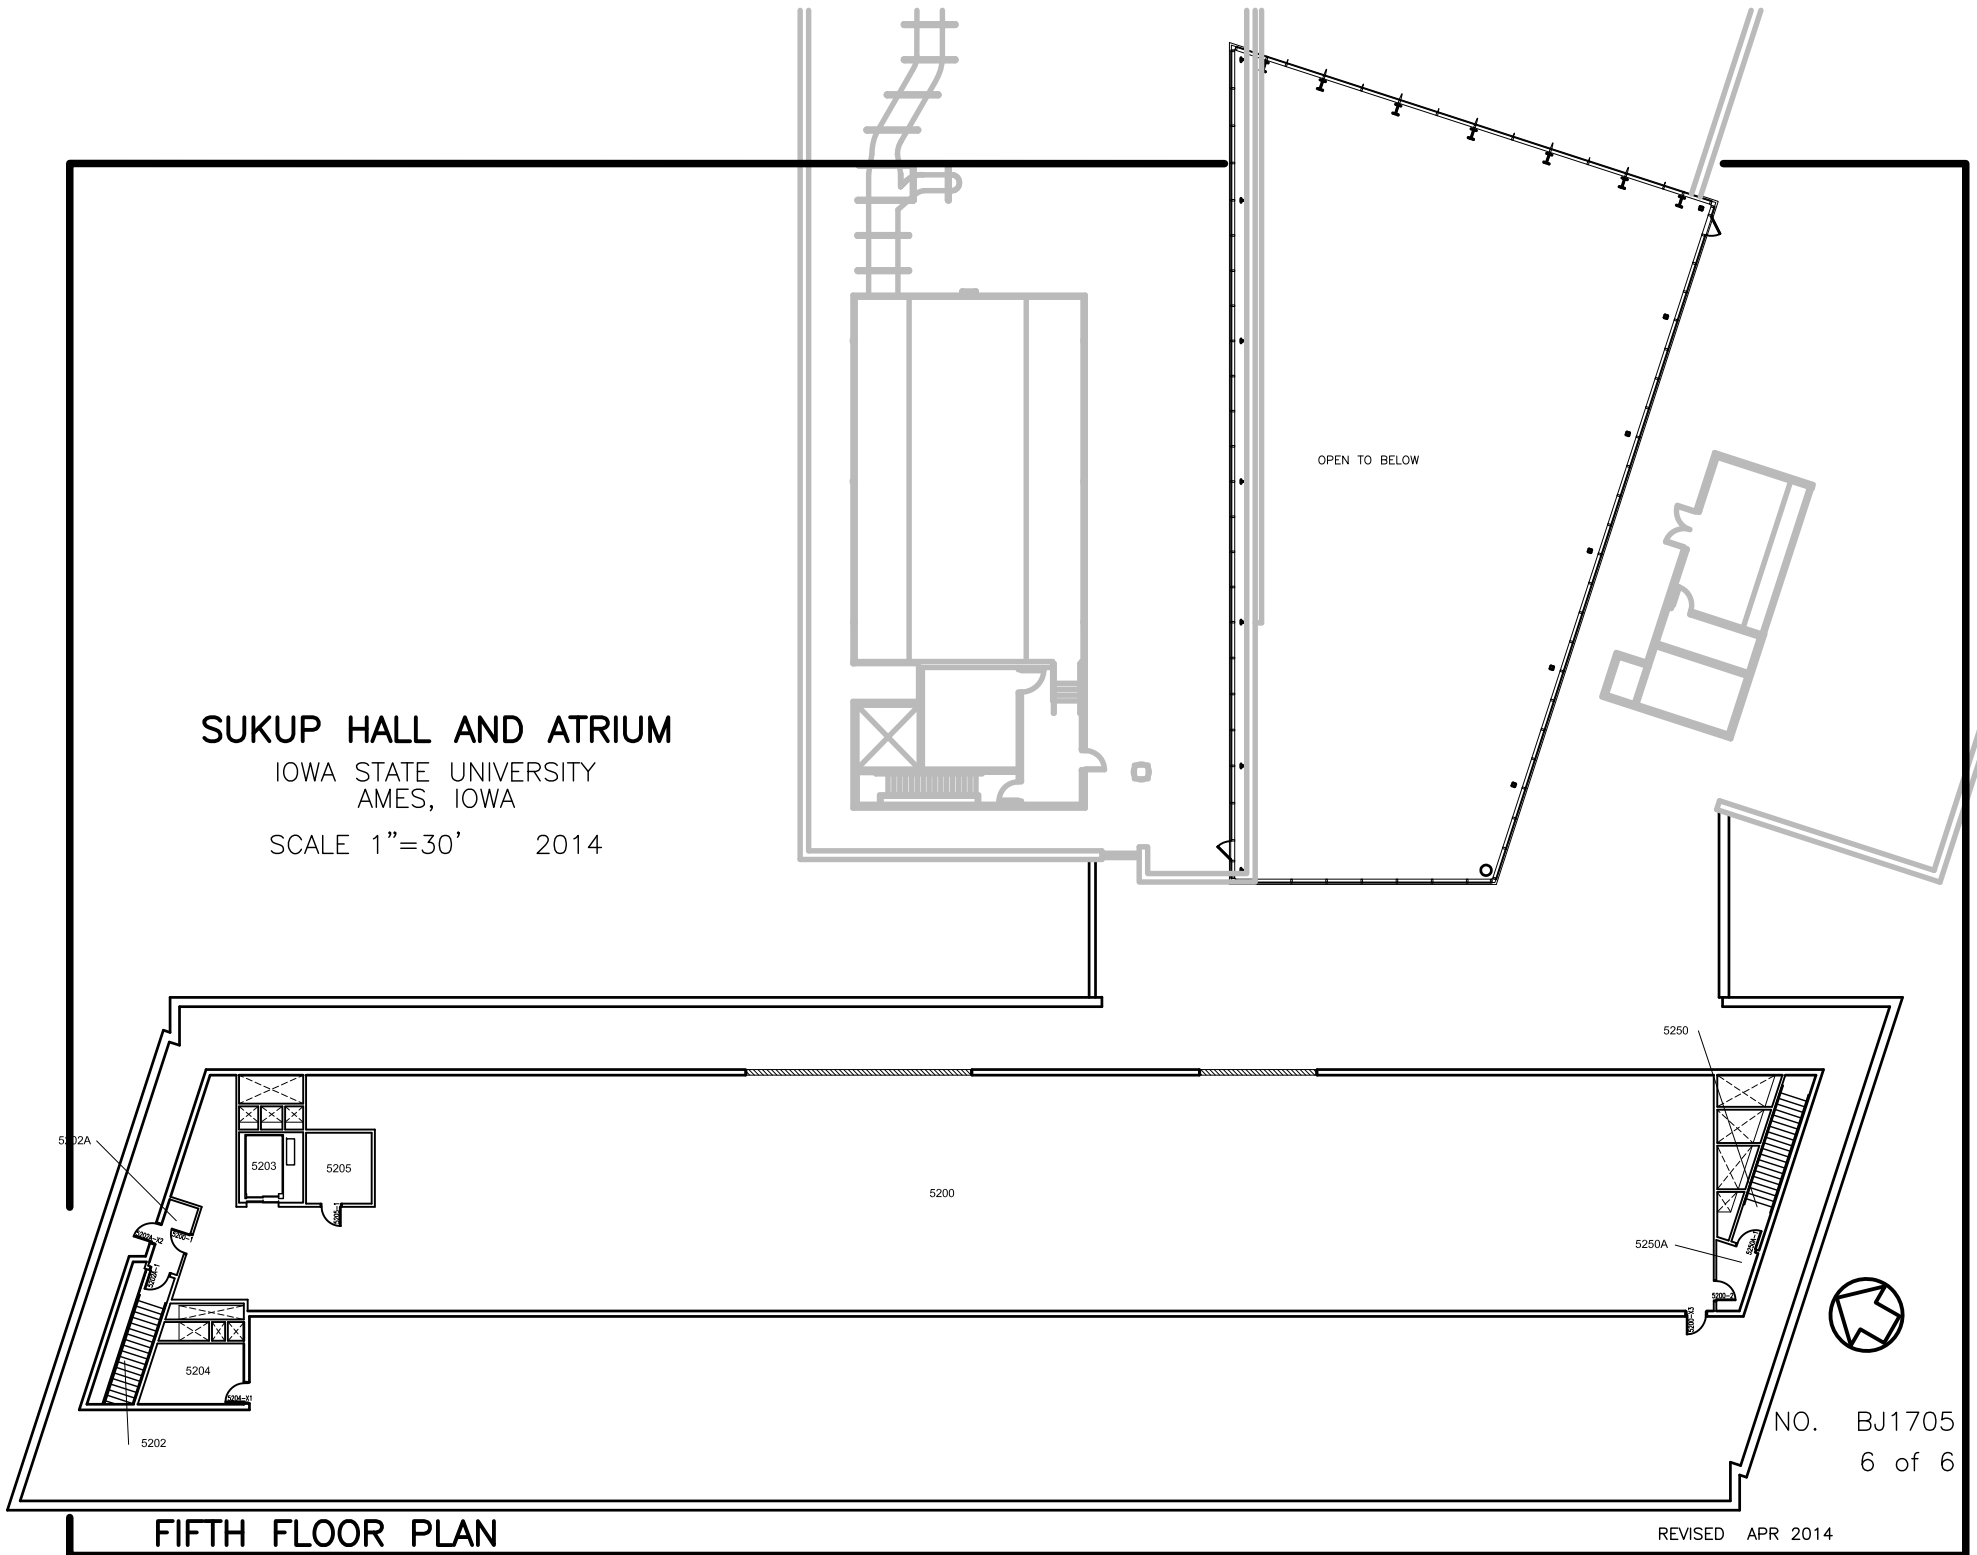

# SUKUP HALL AND ATRIUM

IOWA STATE UNIVERSITY  
AMES, IOWA

SCALE 1"=30' 2014

NO. BJ1705  
6 of 6

REVISED APR 2014

FIFTH FLOOR PLAN