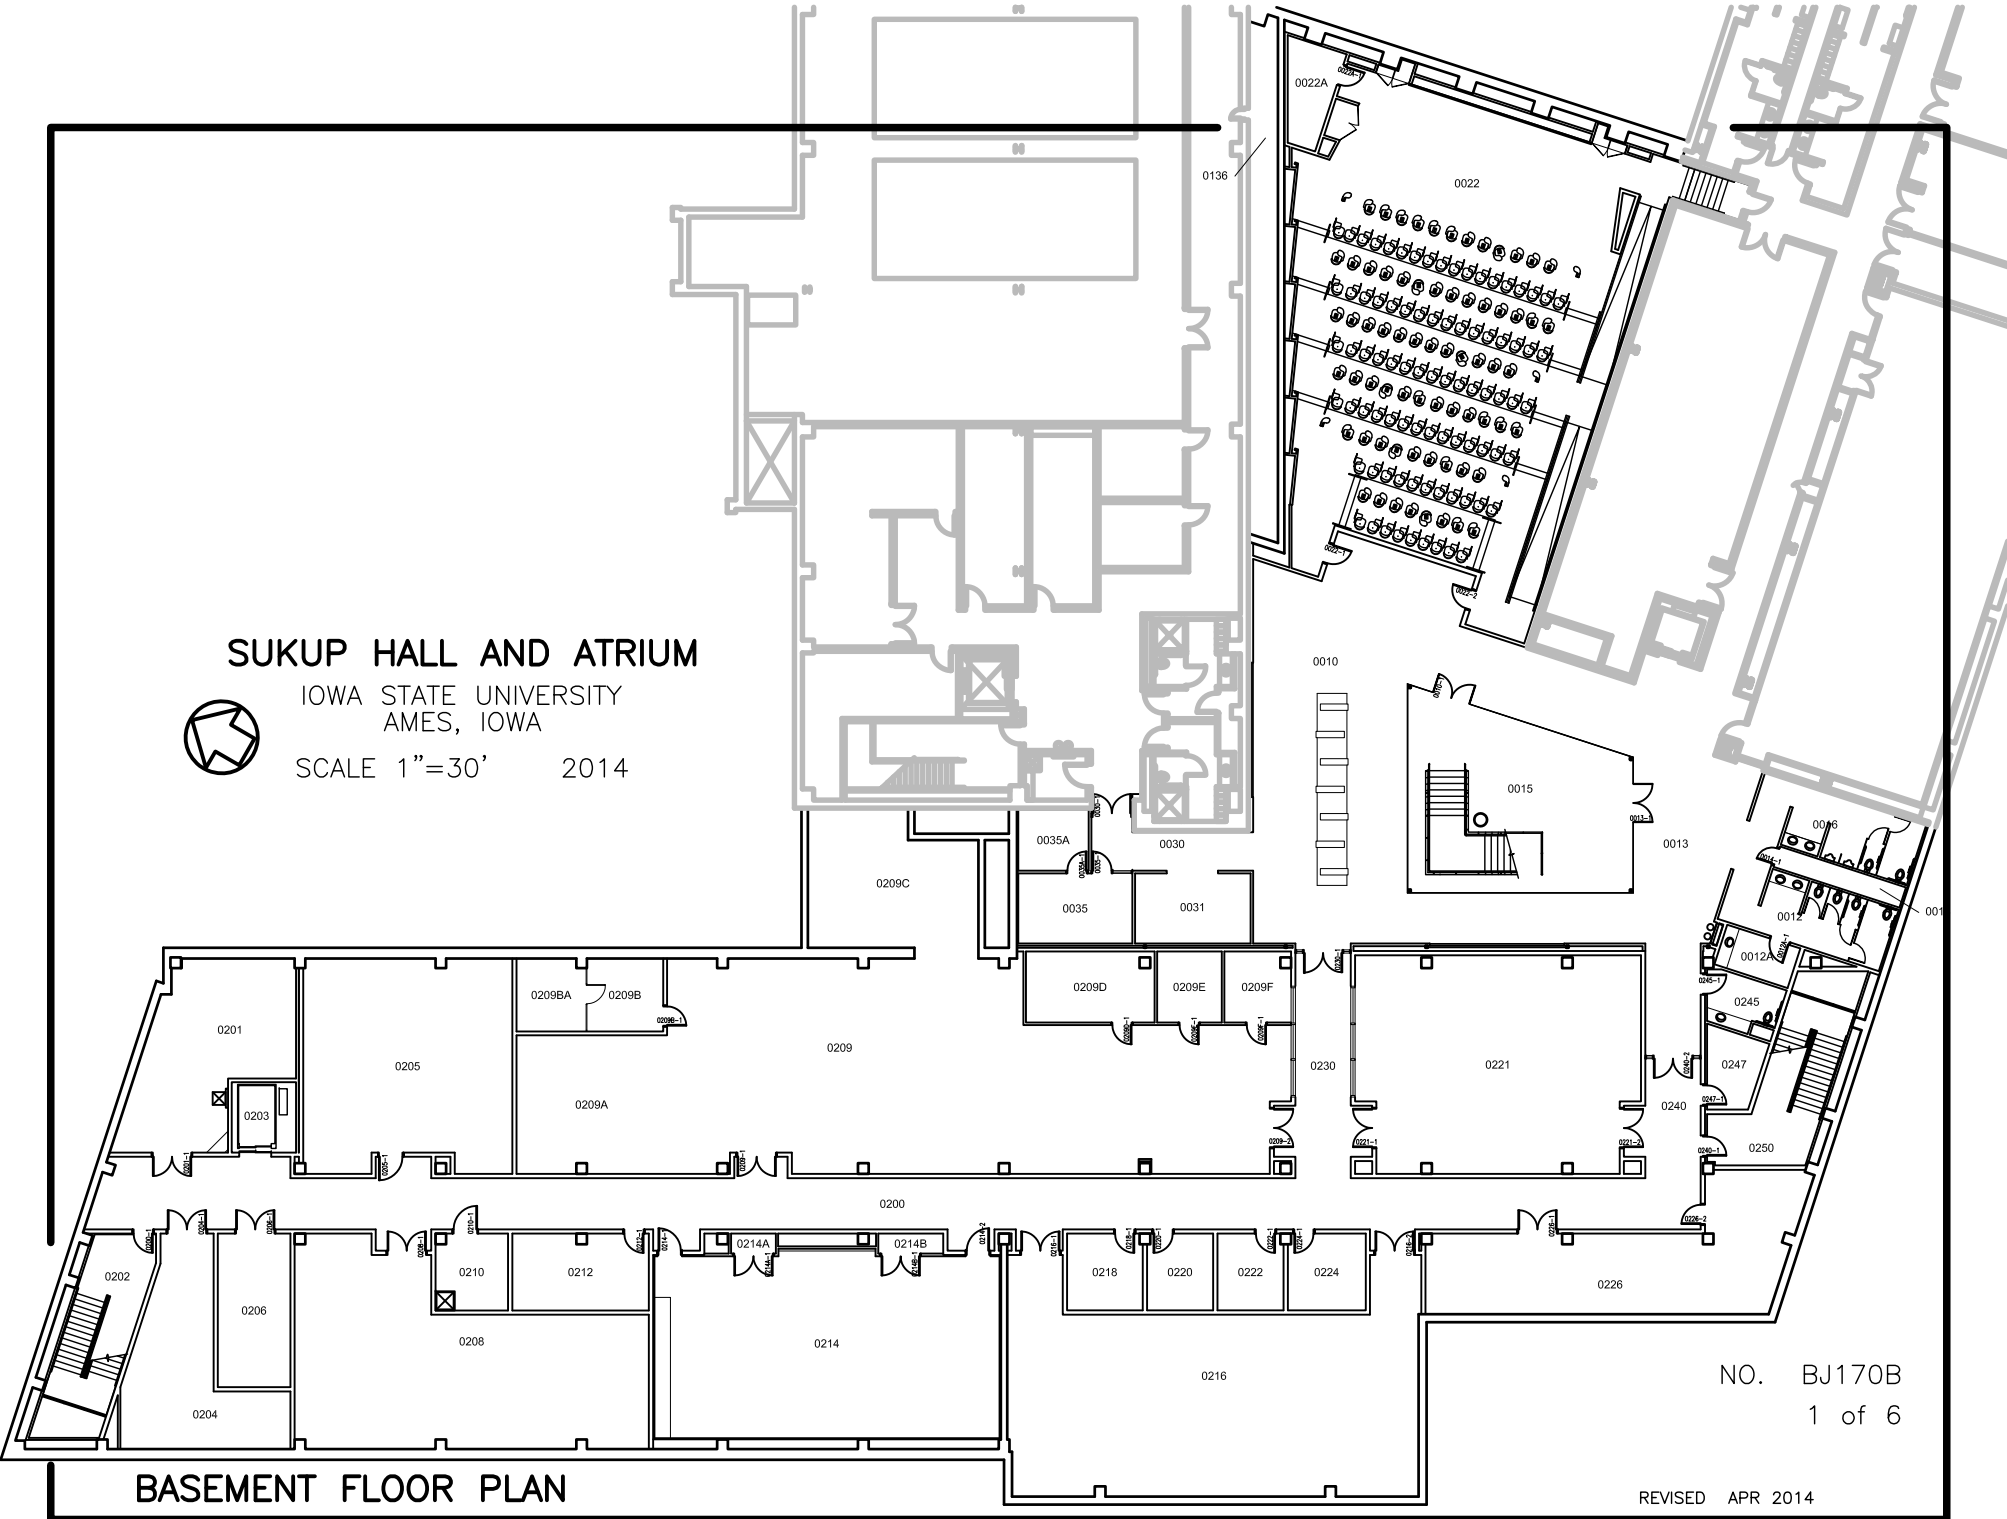

SUKUP HALL AND ATRIUM

IOWA STATE UNIVERSITY  
AMES, IOWA

SCALE 1"=30' 2014

NO. BJ170B  
1 of 6

REVISED APR 2014

BASEMENT FLOOR PLAN