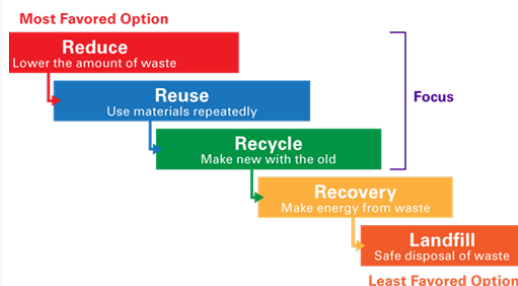

TRASH

From **CAMPUS HOUSING, OFFICES** and **ACADEMIC BUILDINGS**

Collected from **DUMPSTERS** and **TRASH CANS**

Taken to **City of Ames RESOURCE RECOVERY CENTER**

METAL Gets **RECYCLED**

NON-BURNABLE Taken to **BOONE COUNTY LANDFILL**

BURNABLE

Processed as **REFUSE DERIVED FUEL**

Supplied to the **CITY OF AMES POWER PLANT**

COMBINED with natural gas to produce and provide electricity for **CITY OF AMES** electric customers

Iowa State University is pursuing a zero waste goal of attaining at least 85% waste diversion from the landfill by 2025. The goal is intended to be a lifestyle, philosophy, movement and solution to reduce consumption, minimize campus waste and maximize recycling and reuse on campus. It is a process which eliminates rather than manages waste.