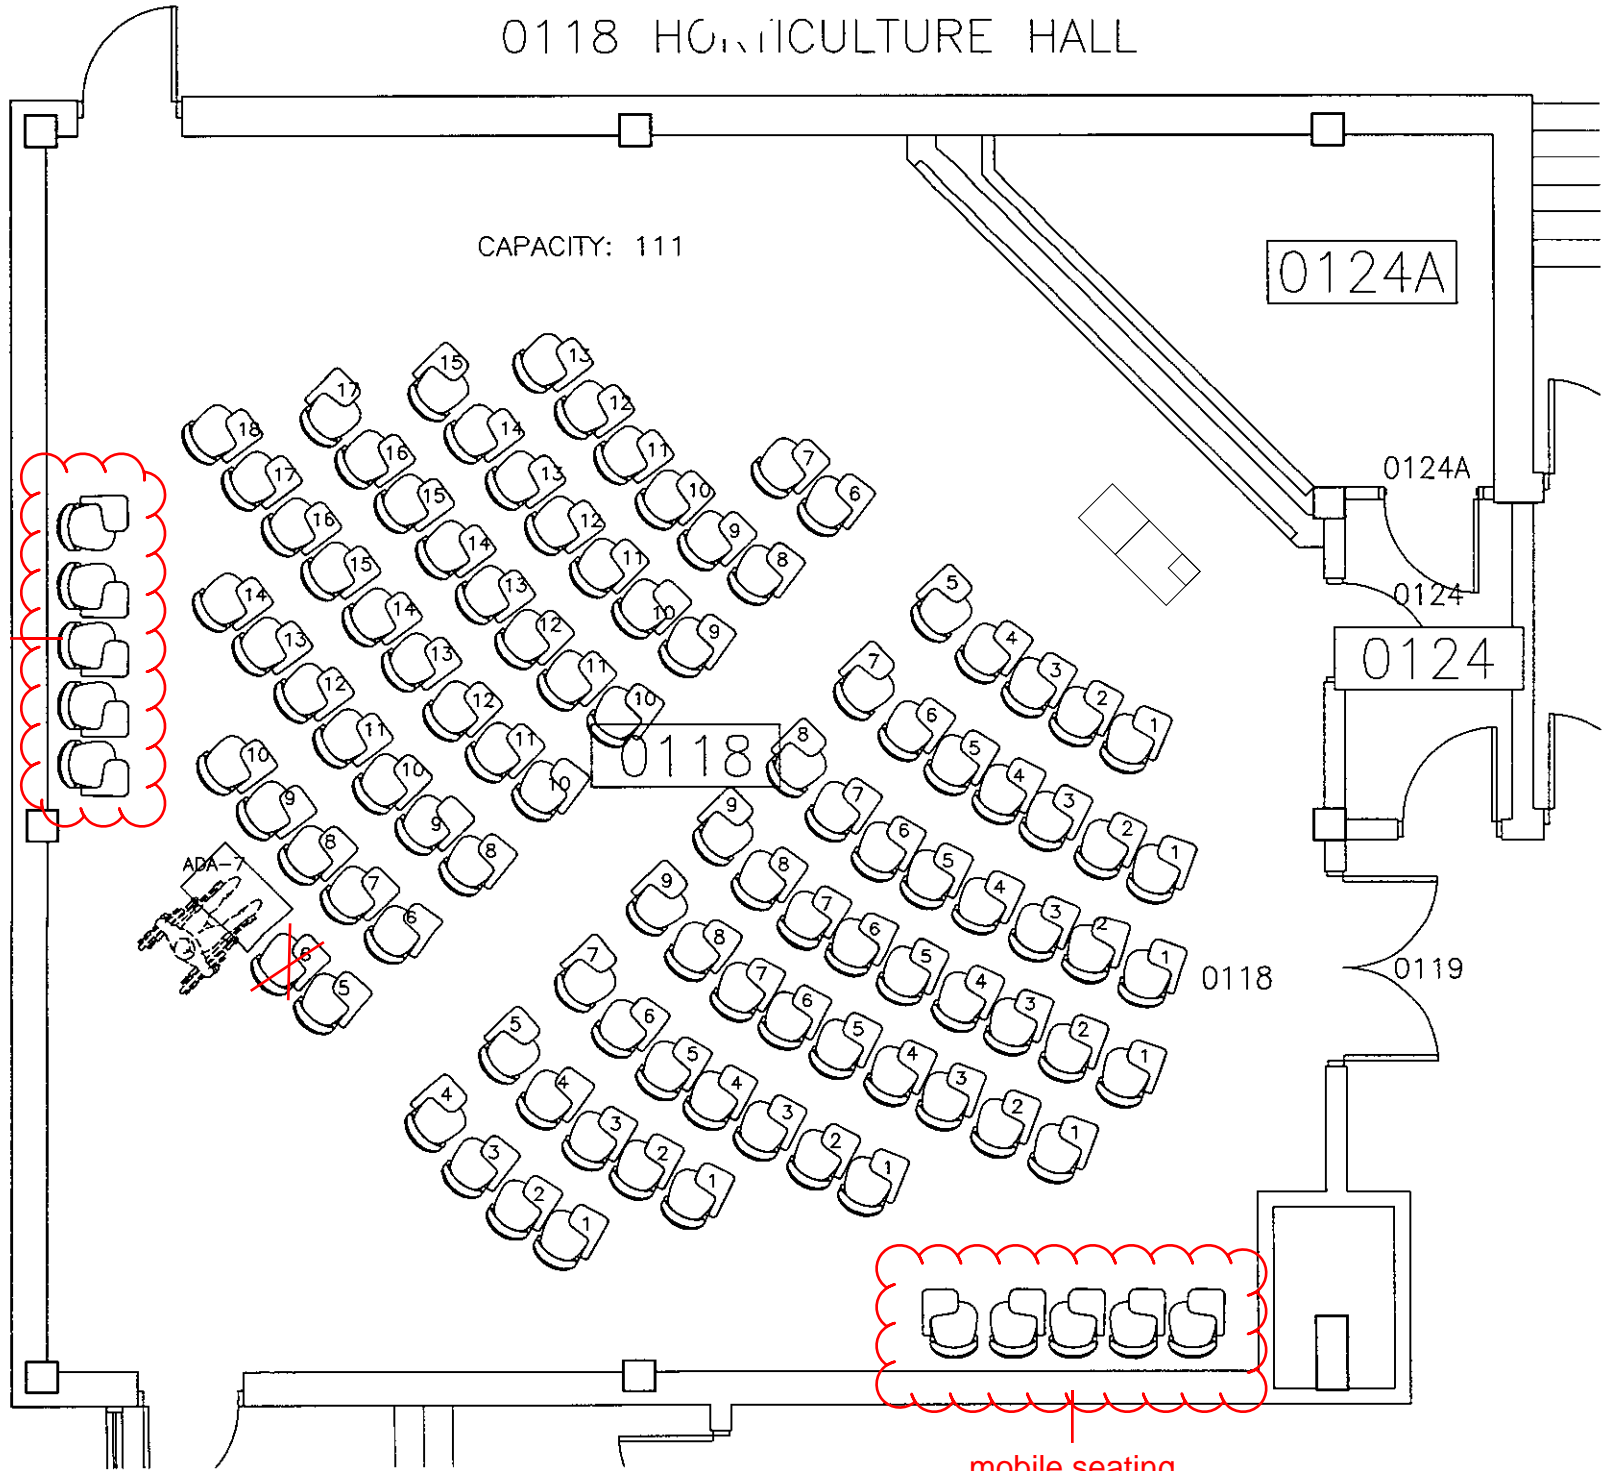

0118 AGRICULTURE HALL

CAPACITY: 111

mobile seating

mobile seating