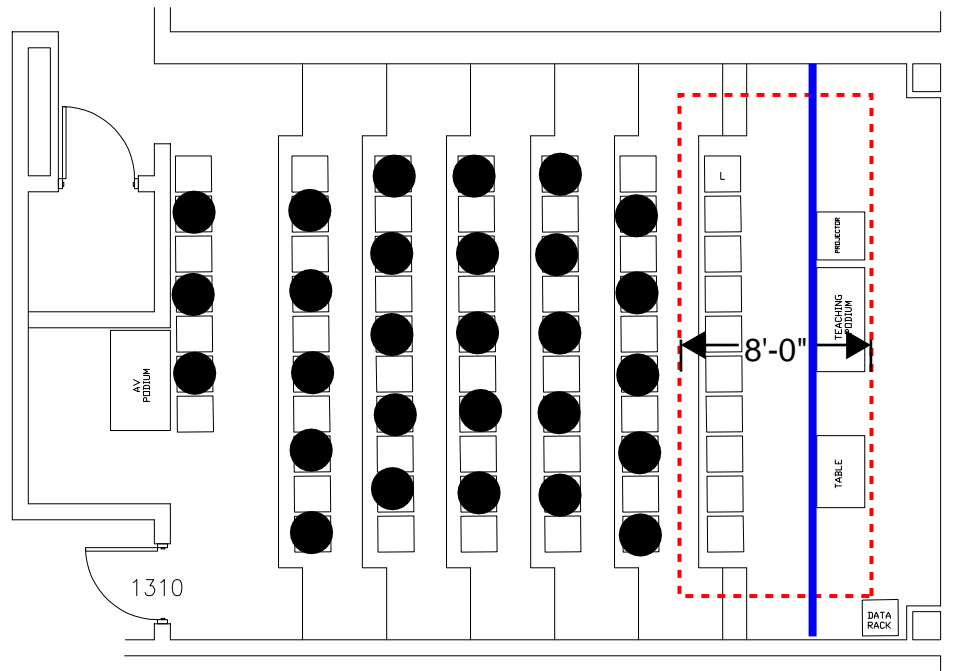

BEYER 1310

SCALE: 1/8" = 1'-0"

Beyer 1310

Previous Capacity: 67

Adjusted Capacity: 28

Legend

● Seat for occupancy

● Seat for occupancy (accessible)

— Instructor's zone

— Students' furniture zone
(rooms with movable furniture)

- - - Planning guide