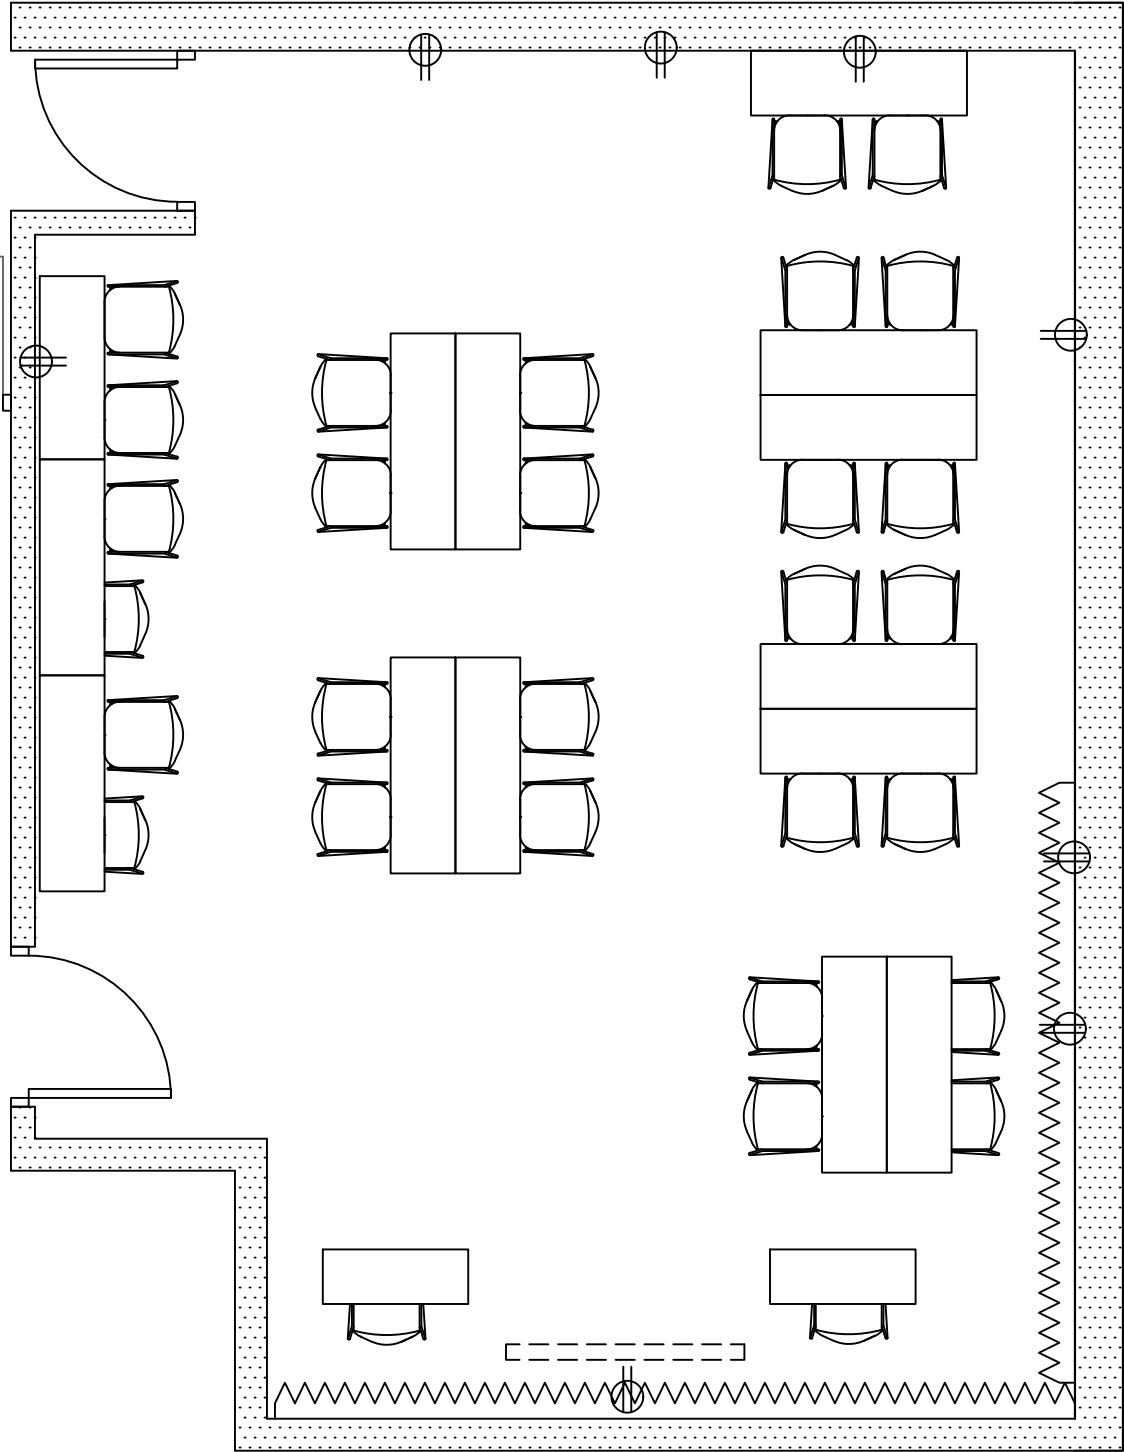

CARVER - 0032

CAPACITY - 48

SEATING - MOVEABLE

corridor

SYMBOL KEYS

Φ ⊕ ⊖ ⊗	2 PLUG OUTLET
	MONITOR
	DRY-ERASE SURFACE
	CHALKBOARD
	PROJECTION SCREEN
	RAMPS
	ROTATING CHAIR

SCALE: 1/4" = 1'