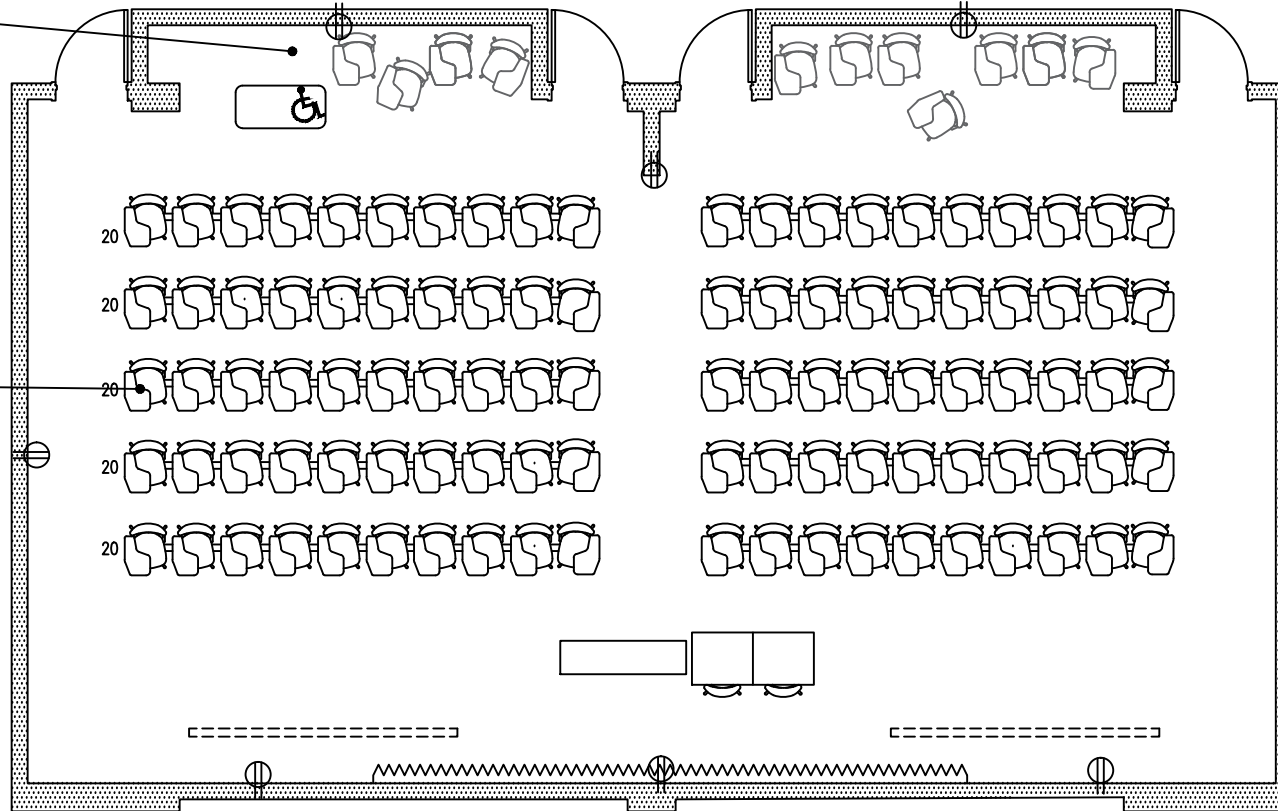

MOVEABLE SEATING

FIXED SEATING

SYMBOL KEYS		A/V	AUDIO-VISUAL TECH.
	2 PLUG OUTLET		PROJECTION SCREEN
	MONITOR		RAMPS
	DRY-ERASE SURFACE		ROTATING CHAIR
	CHALKBOARD		A.D.A WORKSTATIONS

ROSS 0124

CAPACITY - 112 | Fixed + Moveable Tablet-arm Chairs

SCALE: 1/8" = 1' - 0"

DATE: JAN 2020

IOWA STATE UNIVERSITY

FACILITIES PLANNING & MANAGEMENT