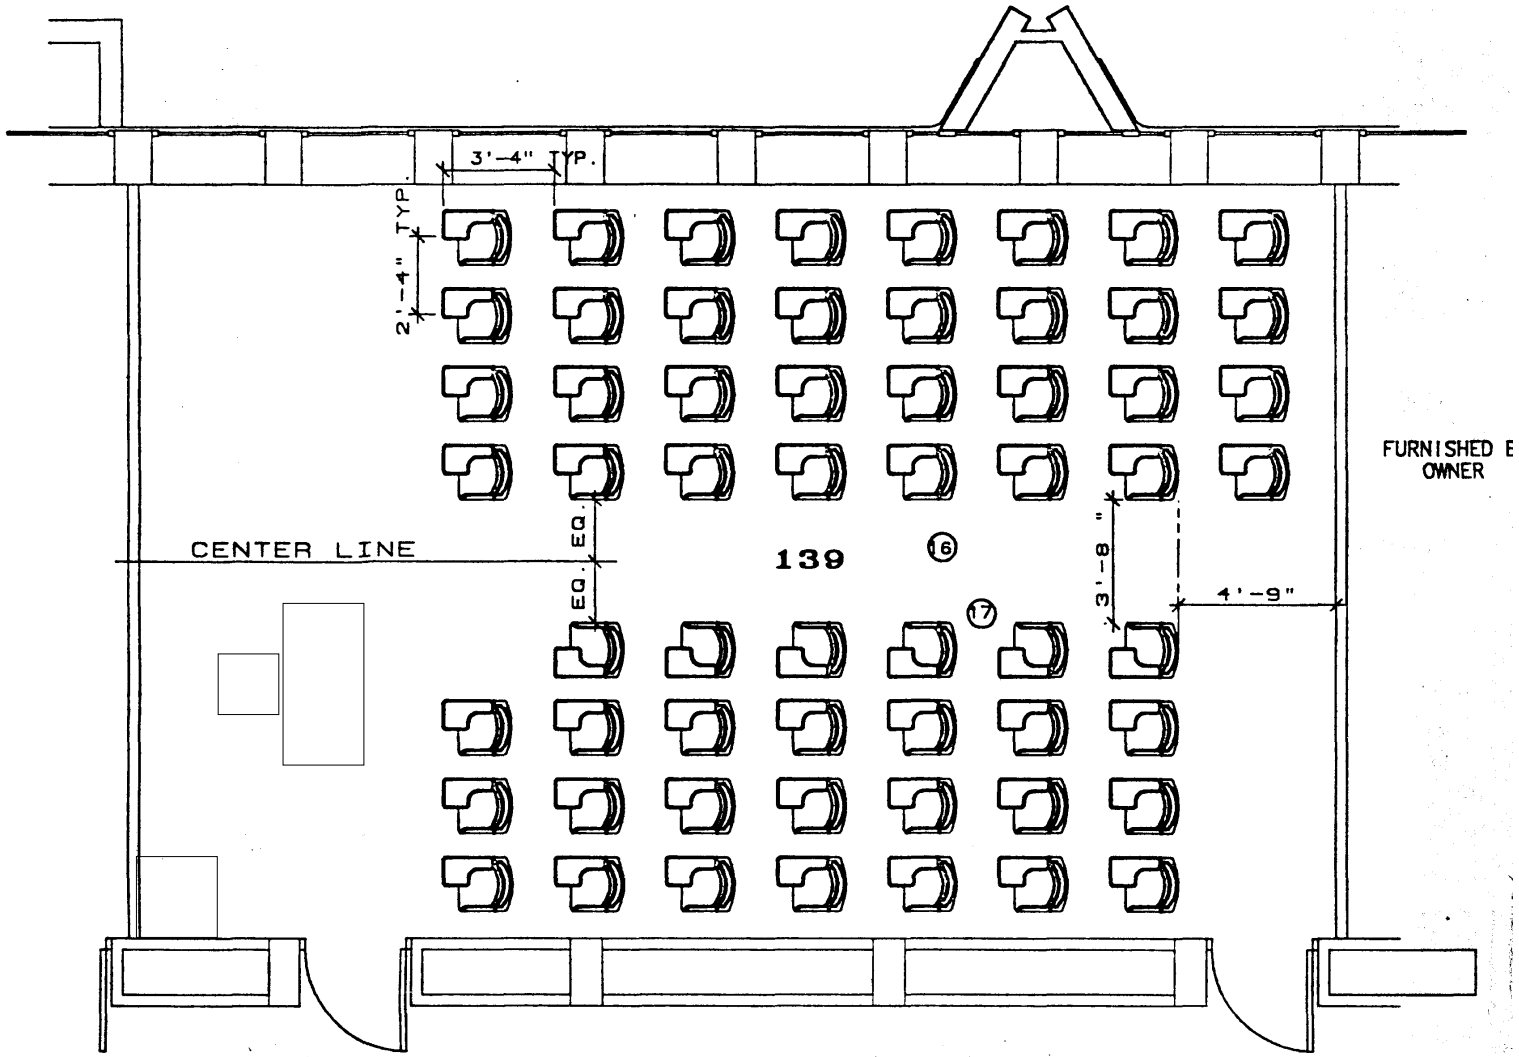

Sweeney 1126 -
original room #139
(calibrated)

CHAIRS PLAN

NI